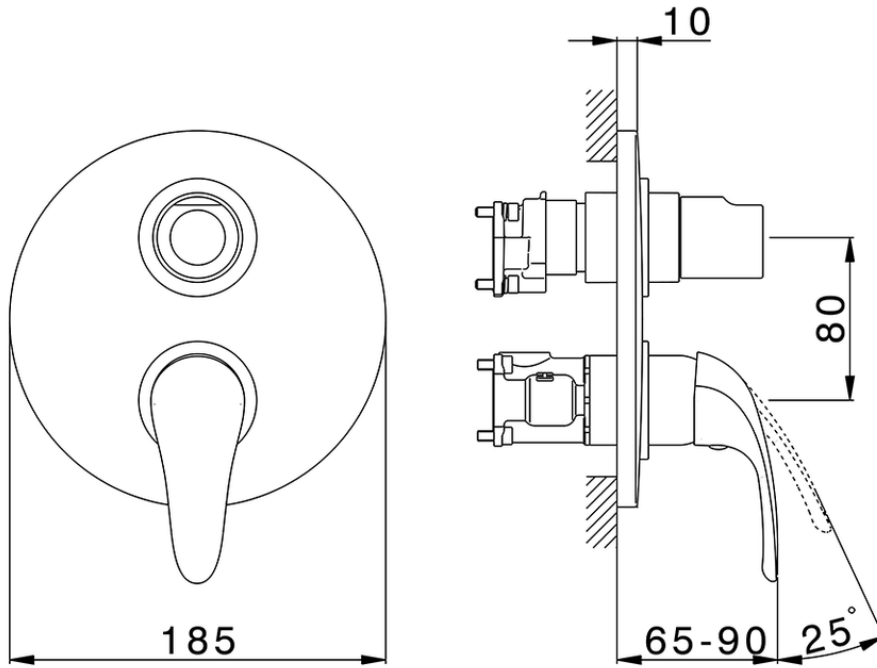

## Exposed part for Single Lever One Box Valve NORMA\_NM0BM030

NM0BM030

<https://en.huberitalia.com/exposed-part-for-single-lever-one-box-valve-norma-nm0bm030>

ZB00B031

<https://en.huberitalia.com/one-box-universal-concealed-part-one-box-zb00b031>

ZB00B030

<https://en.huberitalia.com/one-box-universal-concealed-part-one-box-zb00b030>

2025-04-18