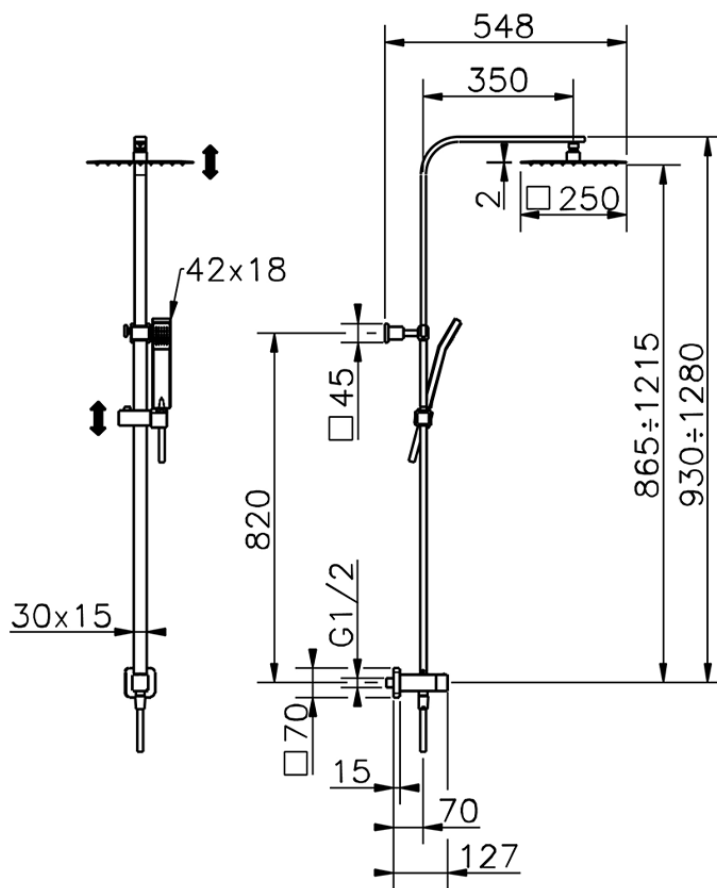

## CombiShower with Diverter COLUMNS\_SSV86030

SSV86030

<https://en.huberitalia.com/combishower-with-diverter-columns-ssv86030>

2026-06-13