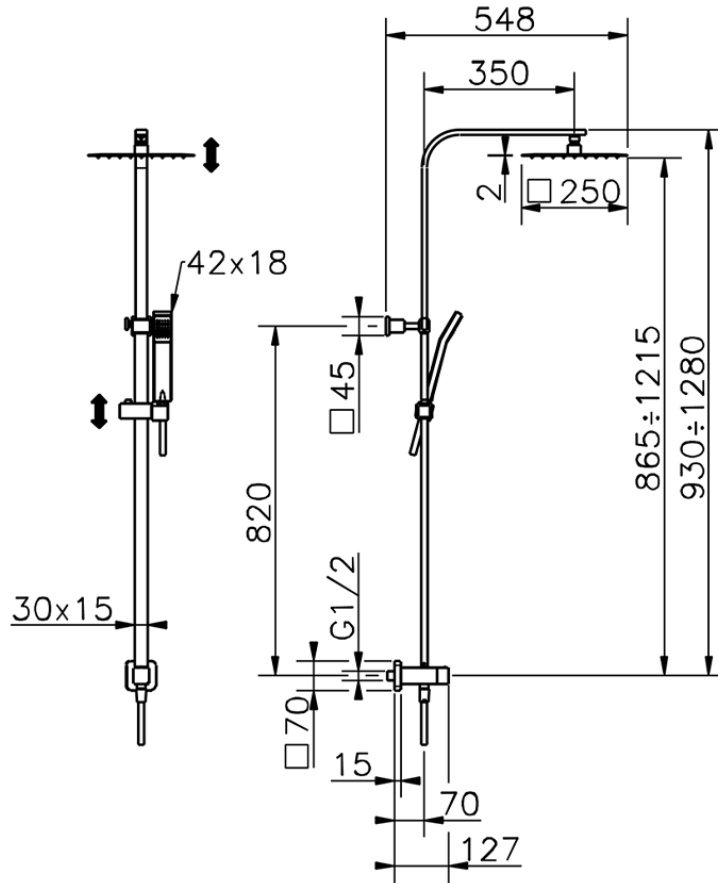

## CombiShower with Diverter COLUMNS\_SSV86030

SSV86030

<https://en.huberitalia.com/combishower-with-diverter-columns-ssv86030>

2026-04-06