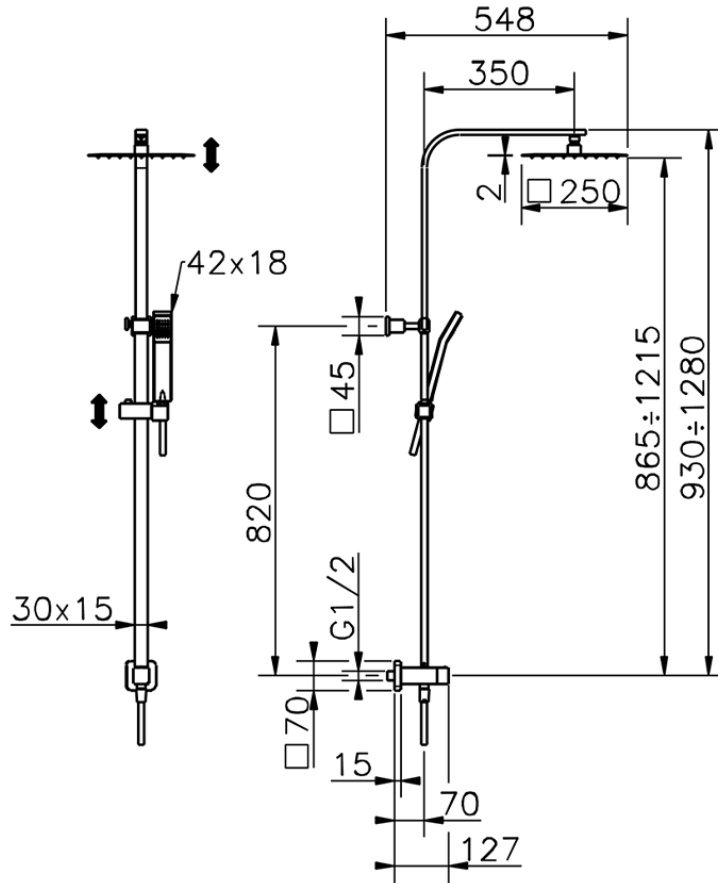

## CombiShower with Diverter COLUMNS\_SSV86030

SSV86030

<https://en.huberitalia.com/combishower-with-diverter-columns-ssv86030>

2026-04-07