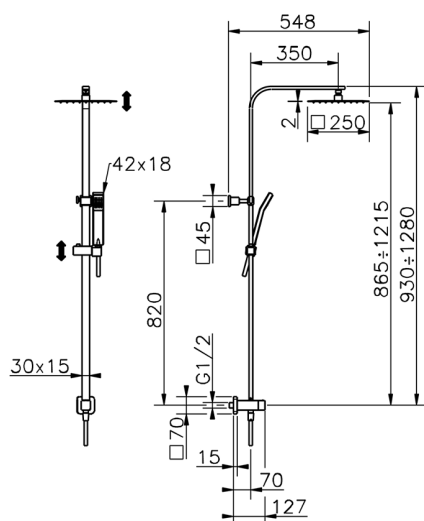

CombiShower with Diverter COLUMNS_SSV86030

MODEL **SSV86030**

CombiShower with Diverter, 2-outlet diverter with concealed wall elbow, adjustable riser column, sliding handshower holder, 42x18 mm ABS Quad one spray handshower, 250x250 mm INOX square showerhead 2 mm thick, 150 cm smooth SILVERFLEX Flexible Hose

AVAILABLE FINISHINGS

CHARACTERISTICS

2026-04-08