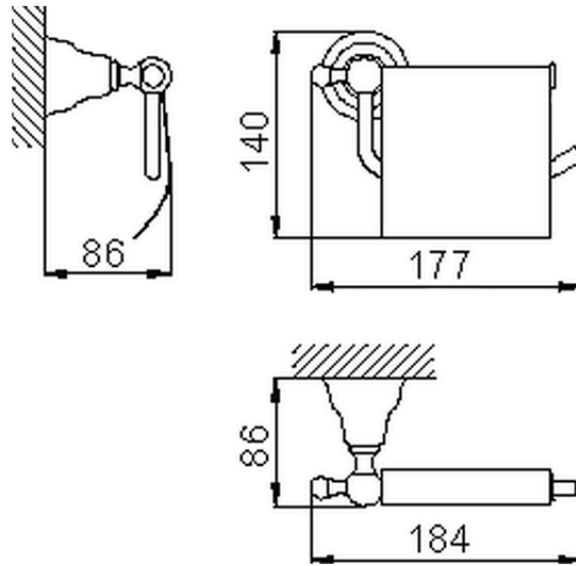

Toilet paper holder CROISETTE_4036.01H.

4036.01H.

<https://en.huberitalia.com/toilet-paper-holder-croisette-4036-01h>

2024-11-15