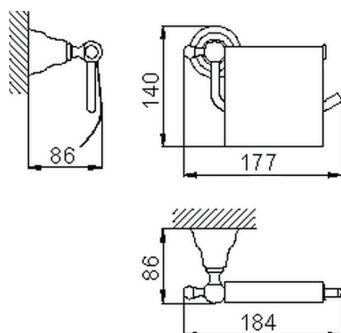

Toilet paper holder CROISETTE_4036.01H.

MODEL **4036.01H.**

Toilet paper holder

AVAILABLE FINISHINGS

- **AC** AC Satin Brushed Nickel
- **BA** BA Old Bronze
- **CR** CR Chrome
- **2W** 2W Brushed Gold

CHARACTERISTICS

2024-11-15