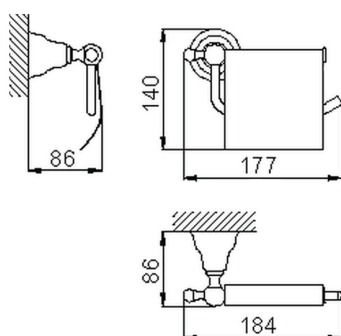

Toilet paper holder CROISETTE_4036.01H.

MODEL **4036.01H.**

Toilet paper holder

AVAILABLE FINISHINGS

-  **AC** AC Satin Brushed Nickel
-  **BA** BA Old Bronze
-  **CR** CR Chrome
-  **2W** 2W Brushed Gold