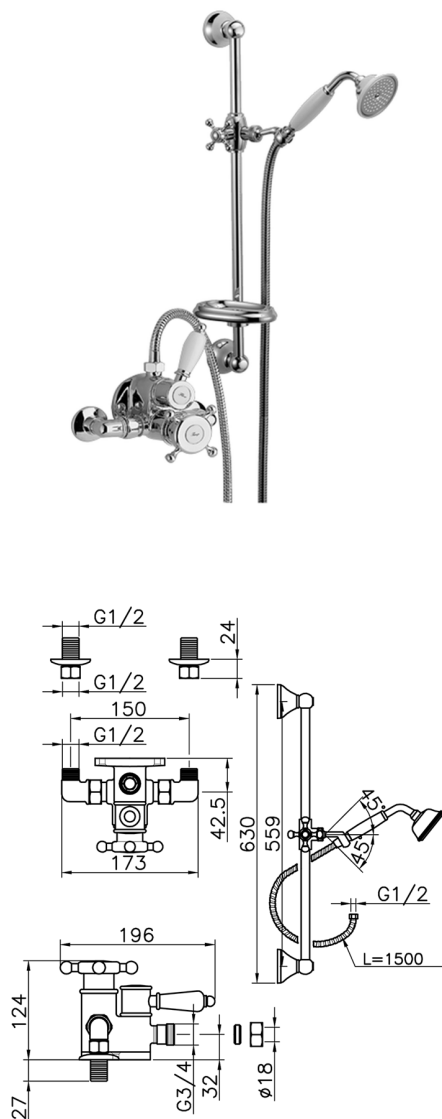

## Thermostatic shower mixer with sliding bar VICTORIAN\_190R.VT01H.

MODEL **190R.VT01H.**

Thermostatic shower mixer with sliding bar,56 cm  
Sliding rail kit with sliding bracket,78 mm Classic  
One Spray handshower,150 cm Brass flexible hose

### AVAILABLE FINISHINGS

-  **AC** AC Satin Brushed Nickel
-  **AG** AG Antique Gold
-  **BA** BA Old Bronze
-  **CR** CR Chrome
-  **2W** 2W Brushed Gold

### CHARACTERISTICS

Cartridge Spare Parts **24.04A.PP**  
**8x20 Plus P Thermostatic Valve**