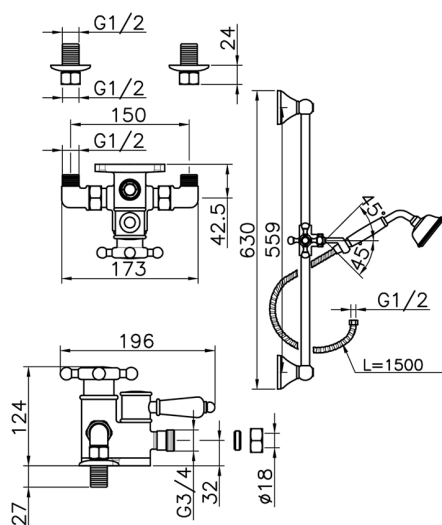

## Thermostatic shower mixer with sliding bar VICTORIAN\_190R.VT01H.

MODEL **190R.VT01H.**

Thermostatic shower mixer with sliding bar,56 cm  
Sliding rail kit with sliding bracket,78 mm Classic  
One Spray handshower,150 cm Brass flexible hose

### CHARACTERISTICS

Cartridge Spare Parts **24.04A.PP**  
**8x20 Plus P Thermostatic Valve**