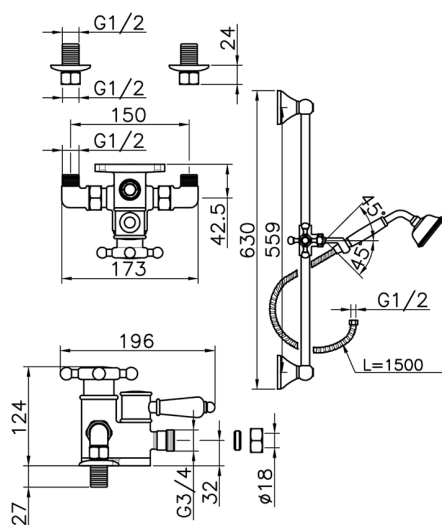

Thermostatic shower mixer with sliding bar VICTORIAN_190R.VT01H.

MODEL **190R.VT01H.**

Thermostatic shower mixer with sliding bar,56 cm
Sliding rail kit with sliding bracket,78 mm Classic
One Spray handshower,150 cm Brass flexible hose

AVAILABLE FINISHINGS

-  **AC** AC Satin Brushed Nickel
-  **AG** AG Antique Gold
-  **BA** BA Old Bronze
-  **CR** CR Chrome
-  **2W** 2W Brushed Gold

CHARACTERISTICS

Cartridge Spare Parts **24.04A.PP**
8x20 Plus P Thermostatic Valve