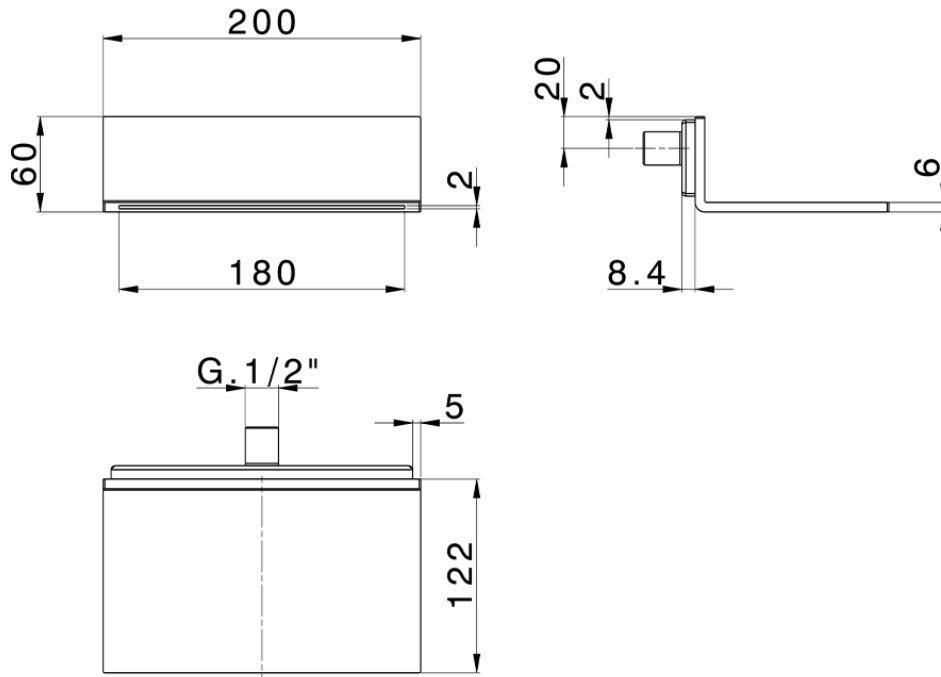

Wall-mounted "L" shaped spout ZEN_ZS129090

ZS129090

<https://en.huberitalia.com/wall-mounted-l-shaped-spout-zen-zs129090>

2026-04-06