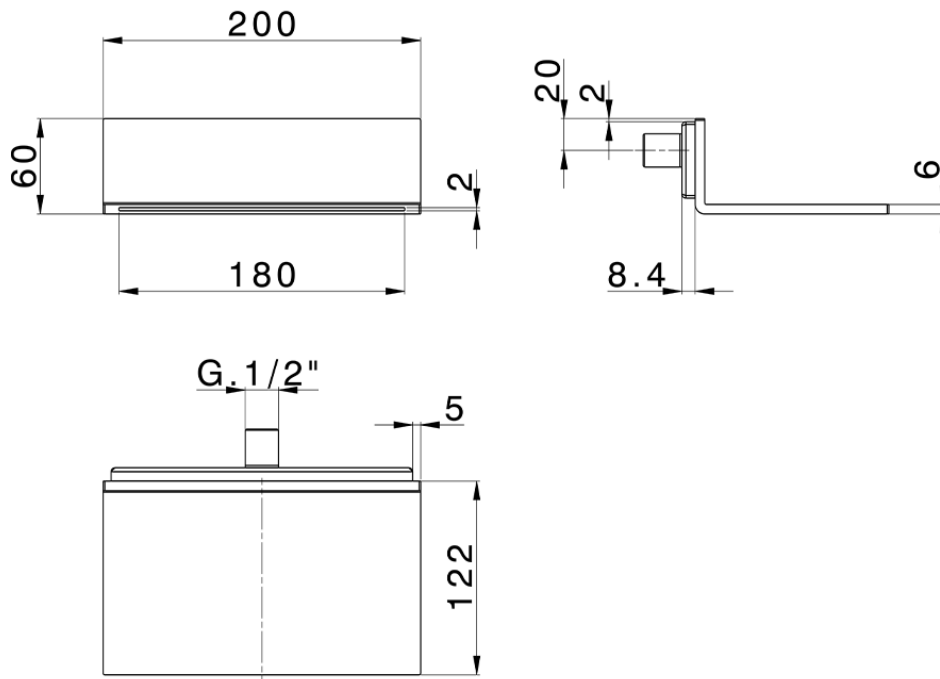

## Wall-mounted "L" shaped spout ZEN\_ZS129090

ZS129090

<https://en.huberitalia.com/wall-mounted-l-shaped-spout-zen-zs129090>

2026-06-13