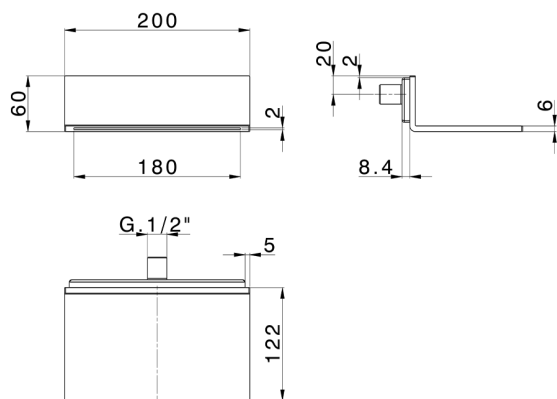

Wall-mounted "L" shaped spout ZEN_ZS129090

MODEL **ZS129090**

Wall-mounted "L" shaped spout, Stainless Steel AISI 304

AVAILABLE FINISHINGS

D1 D1 Brushed Inox

D2 D2 Polished Inox

CHARACTERISTICS

2026-04-09