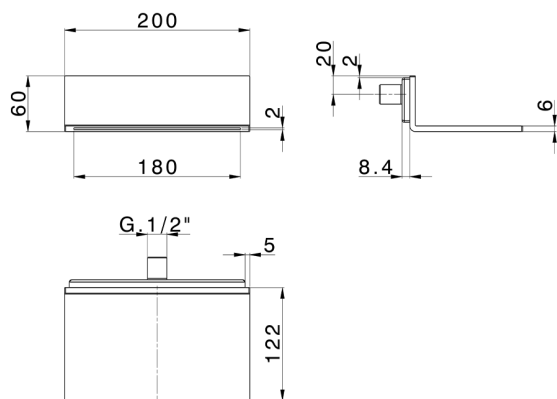

Wall-mounted "L" shaped spout ZEN_ZS129090

MODEL **ZS129090**

Wall-mounted "L" shaped spout, Stainless Steel AISI 304

AVAILABLE FINISHINGS

D1 D1 Brushed Inox

D2 D2 Polished Inox

CHARACTERISTICS

2026-06-13