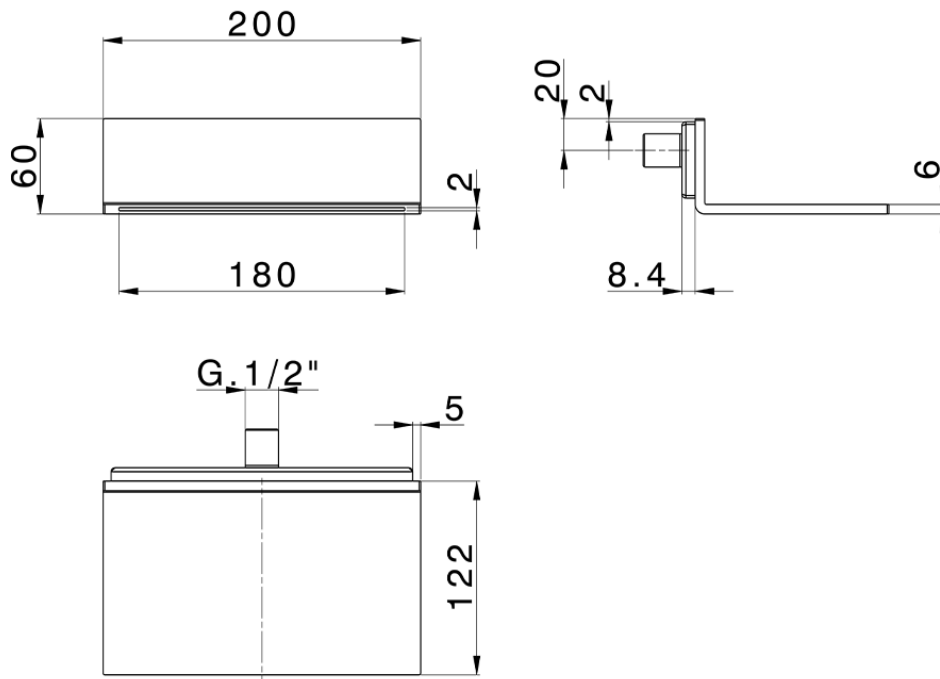

Wall-mounted "L" shaped spout ZEN_ZS129090

ZS129090

<https://en.huberitalia.com/wall-mounted-l-shaped-spout-zen-zs129090>

2026-04-05