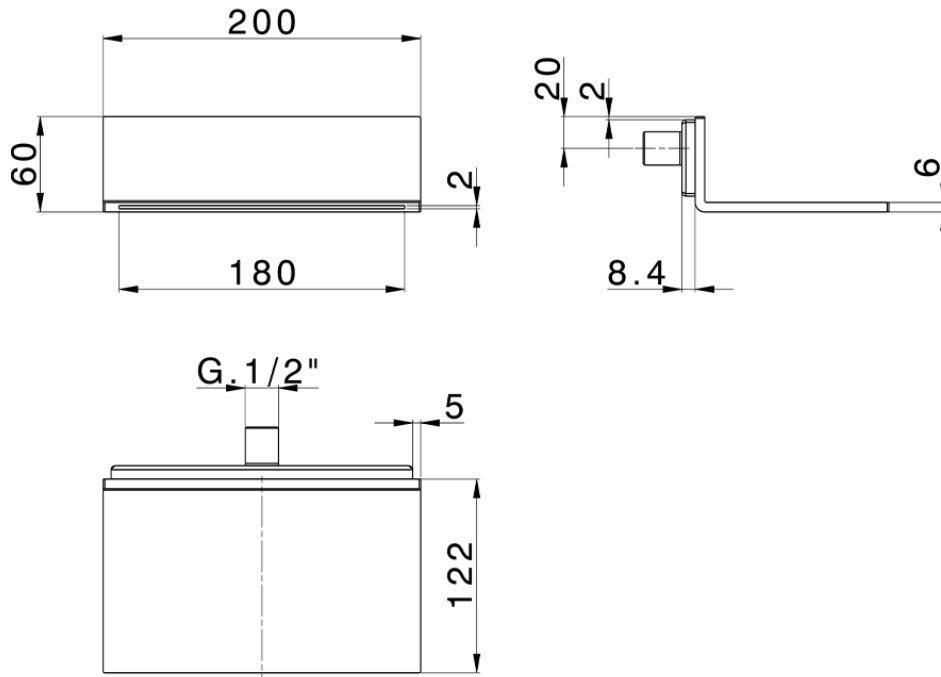

Wall-mounted "L" shaped spout ZEN_ZS129090

ZS129090

<https://en.huberitalia.com/wall-mounted-l-shaped-spout-zen-zs129090>

2026-06-13