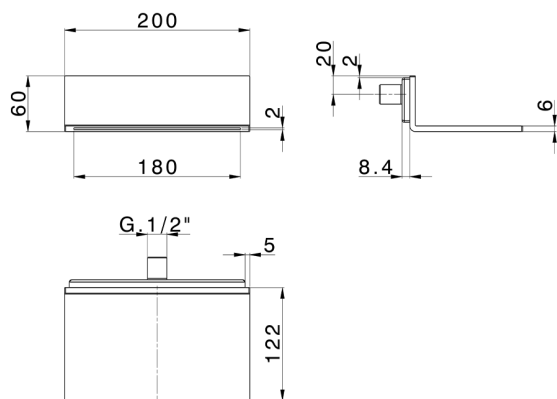

Wall-mounted "L" shaped spout ZEN_ZS129090

MODEL **ZS129090**

Wall-mounted "L" shaped spout, Stainless Steel AISI 304

AVAILABLE FINISHINGS

D1 D1 Brushed Inox

D2 D2 Polished Inox

CHARACTERISTICS

2026-06-14