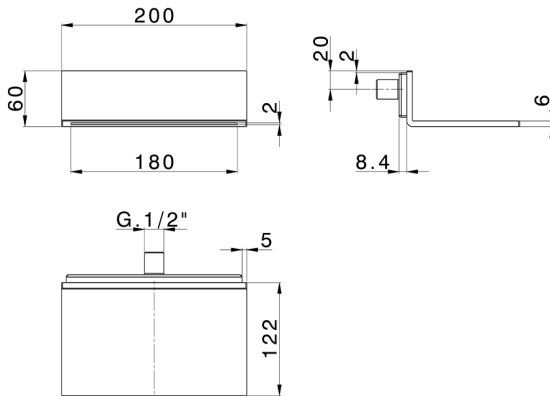

Wall-mounted "L" shaped spout ZEN_ZS129090

MODEL **ZS129090**

Wall-mounted "L" shaped spout, Stainless Steel AISI 304

AVAILABLE FINISHINGS

D1 D1 Brushed Inox

D2 D2 Polished Inox

CHARACTERISTICS

2026-04-08