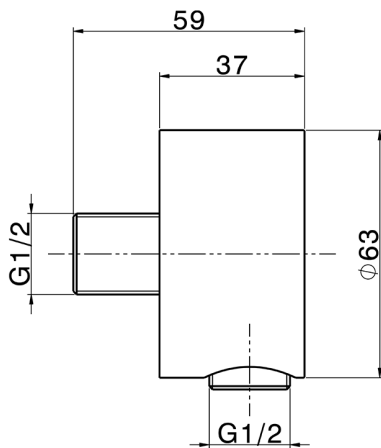

Elbow LYNOX_SS017310

MODEL **SS017310**

Elbow,Inox AISI 316L

AVAILABLE FINISHINGS

D1 D1 Brushed Inox

CHARACTERISTICS

2026-04-29