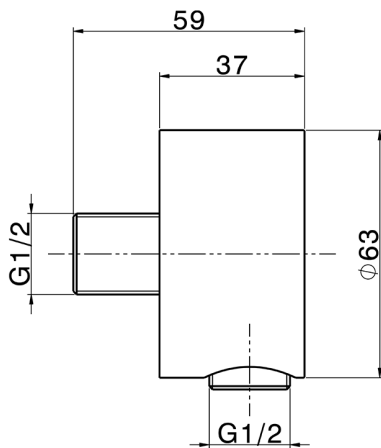

Elbow LYNOX_SS017310

MODEL **SS017310**

Elbow,Inox AISI 316L

AVAILABLE FINISHINGS

D1 D1 Brushed Inox

CHARACTERISTICS

2026-06-26