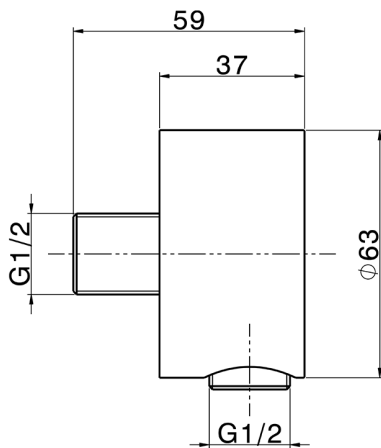

Elbow LYNOX_SS017310

MODEL **SS017310**

Elbow,Inox AISI 316L

AVAILABLE FINISHINGS

D1 D1 Brushed Inox

CHARACTERISTICS

2026-06-27