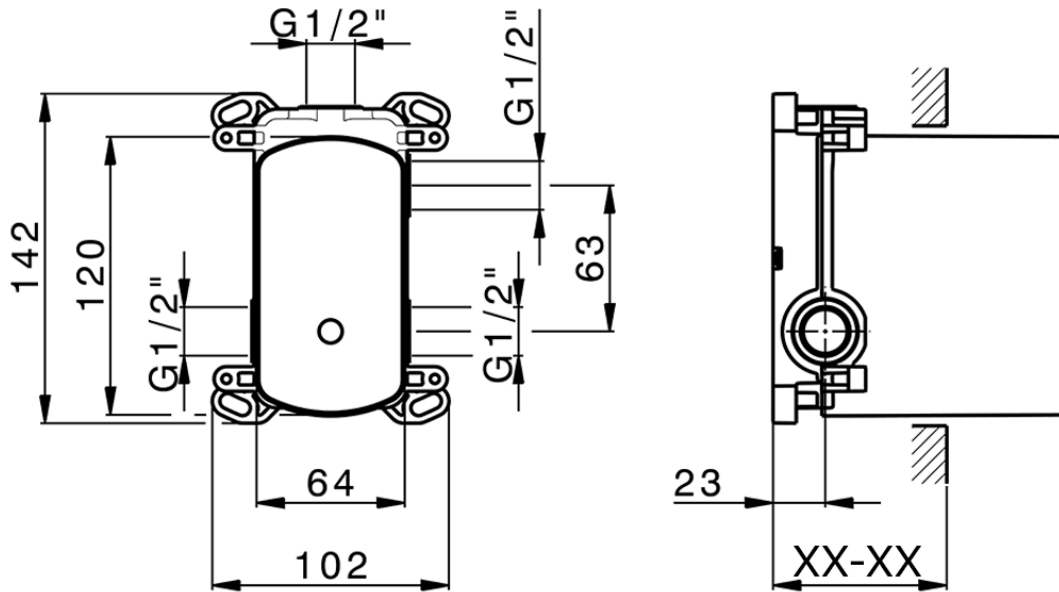

## Exposed part for concealed 2-outlet mixer NUOVA KIRUNA\_K2002300

K2002300

<https://en.huberitalia.com/exposed-part-for-concealed-2-outlet-mixer-nuova-kiruna-k2002300>

Piastra/Plate/Plaque/Platte/Placa

2-3mm: XX 65-85

10mm: XX 60-80