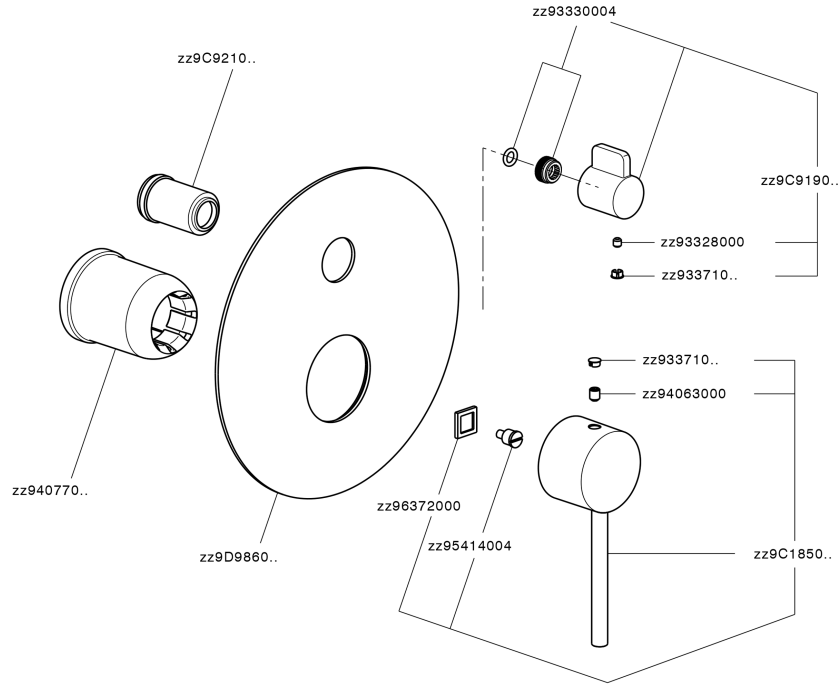

Exposed part for concealed 2-outlet mixer NUOVA KIRUNA_K2002300

K2002300

<https://en.huberitalia.com/exposed-part-for-concealed-2-outlet-mixer-nuova-kiruna-k2002300>

Concealed single lever bath-shower mixer Easy-Box CONCEALED_ZB000230

ZB000230

<https://en.huberitalia.com/concealed-single-lever-bath-shower-mixer-easy-box-concealed-zb000230>

2026-04-08