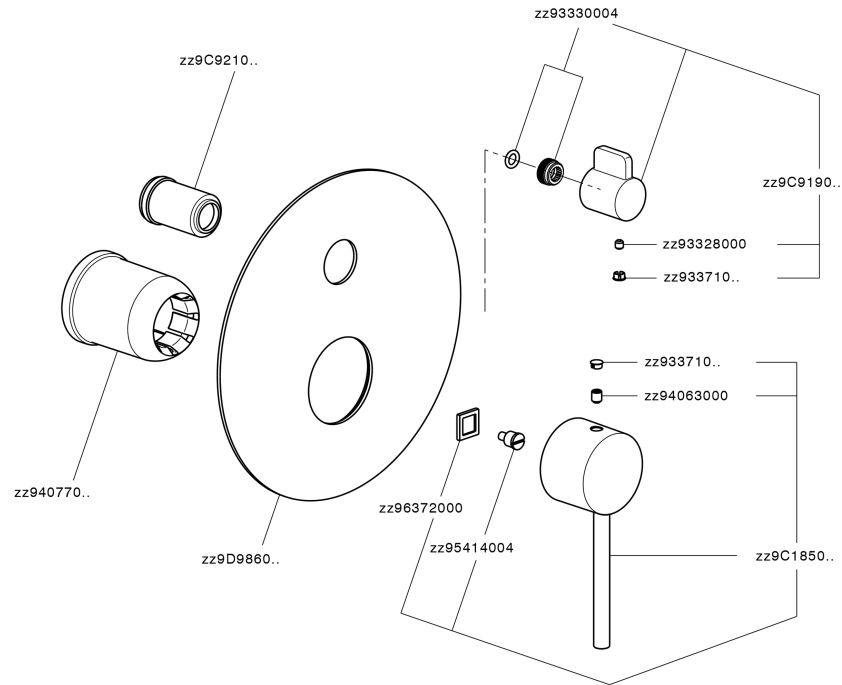

## Exposed part for concealed 2-outlet mixer NUOVA KIRUNA\_K2002300

K2002300

<https://en.huberitalia.com/exposed-part-for-concealed-2-outlet-mixer-nuova-kiruna-k2002300>

## Concealed single lever bath-shower mixer Easy-Box CONCEALED\_ZB000230

ZB000230

<https://en.huberitalia.com/concealed-single-lever-bath-shower-mixer-easy-box-concealed-zb000230>

2026-04-06