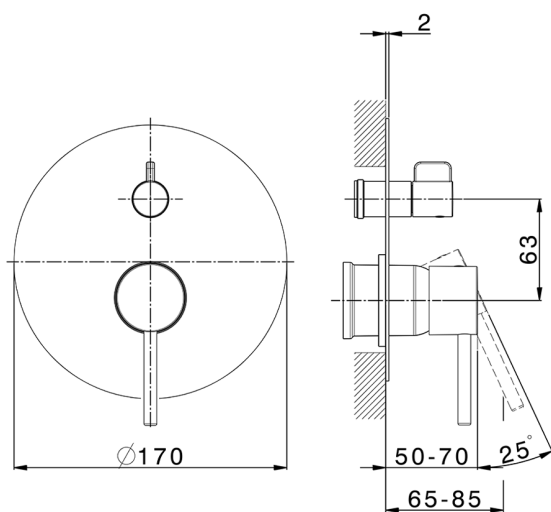

Exposed part for concealed 2-outlet mixer NUOVA KIRUNA_K2002300

MODEL **K2002300**

Exposed part for concealed 2-outlet mixer, 2-Way rotating diverter, without concealed part, for item Easy-Box ZB000230

AVAILABLE FINISHINGS

-  **21** 21 Chrome
-  **26** 26 Old Copper
-  **2F** 2F Brushed Nickel
-  **2W** 2W Brushed Gold
-  **40** 40 Matt Black
-  **4Q** 4Q Matt White

CHARACTERISTICS

Installation **Concealed**
 Required concealed parts **ZB000230**

MODEL **ZB000230**

Concealed single lever bath-shower mixer
Easy-Box, 2-Way rotating diverter, without trim kit, with
protection guard box

AVAILABLE FINISHINGS

04 04 Without finishing

CHARACTERISTICS

Installation	Concealed
Cartridge Spare Parts	ZZ92909000
35 mm Cartridge	
Concealed	1

Piastra/Plate/Plaque/Platte/Placa

2-3mm: XX 65-85

10mm: XX 60-80

2026-04-27