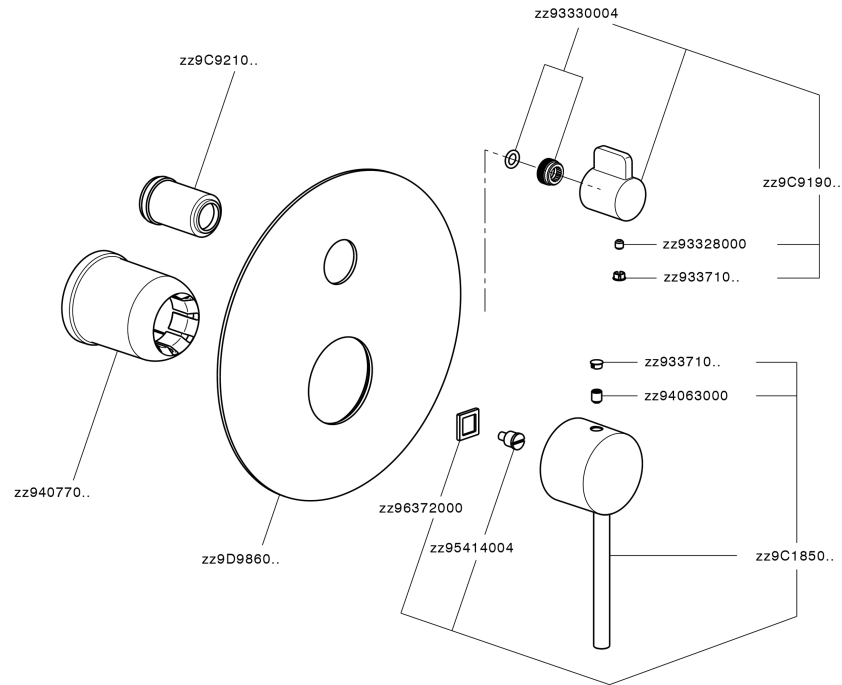

Exposed part for concealed 2-outlet mixer NUOVA KIRUNA_K2002300

MODEL **K2002300**

Exposed part for concealed 2-outlet mixer, 2-Way rotating diverter, without concealed part, for item Easy-Box ZB000230

AVAILABLE FINISHINGS

Exposed part for concealed 2-outlet mixer NUOVA KIRUNA_K2002300

K2002300

<https://en.huberitalia.com/exposed-part-for-concealed-2-outlet-mixer-nuova-kiruna-k2002300>

Concealed single lever bath-shower mixer Easy-Box CONCEALED_ZB000230

MODEL **ZB000230**

Concealed single lever bath-shower mixer
Easy-Box, 2-Way rotating diverter, without trim kit, with
protection guard box

AVAILABLE FINISHINGS

04 04 Without finishing

CHARACTERISTICS

Installation	Concealed
Cartridge Spare Parts	ZZ92909000
35 mm Cartridge	
Concealed	1

Piastra/Plate/Plaque/Platte/Placa

2-3mm: XX 65-85

10mm: XX 60-80

2026-04-27