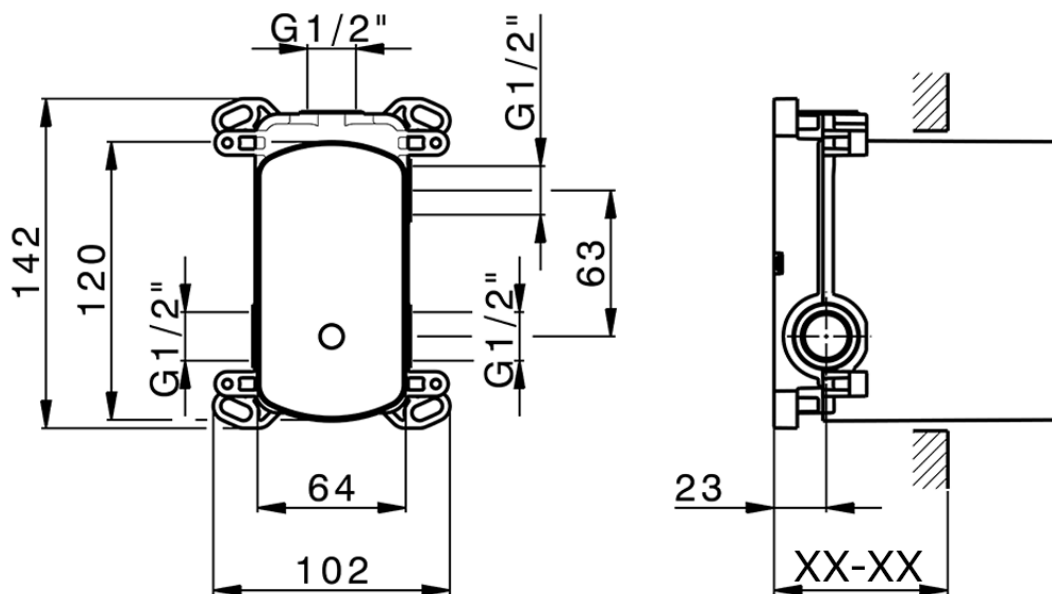

Exposed part for concealed 2-outlet mixer NUOVA KIRUNA_K2002300

K2002300

<https://en.huberitalia.com/exposed-part-for-concealed-2-outlet-mixer-nuova-kiruna-k2002300>

Piastra/Plate/Plaque/Platte/Placa

2-3mm: XX 65-85

10mm: XX 60-80