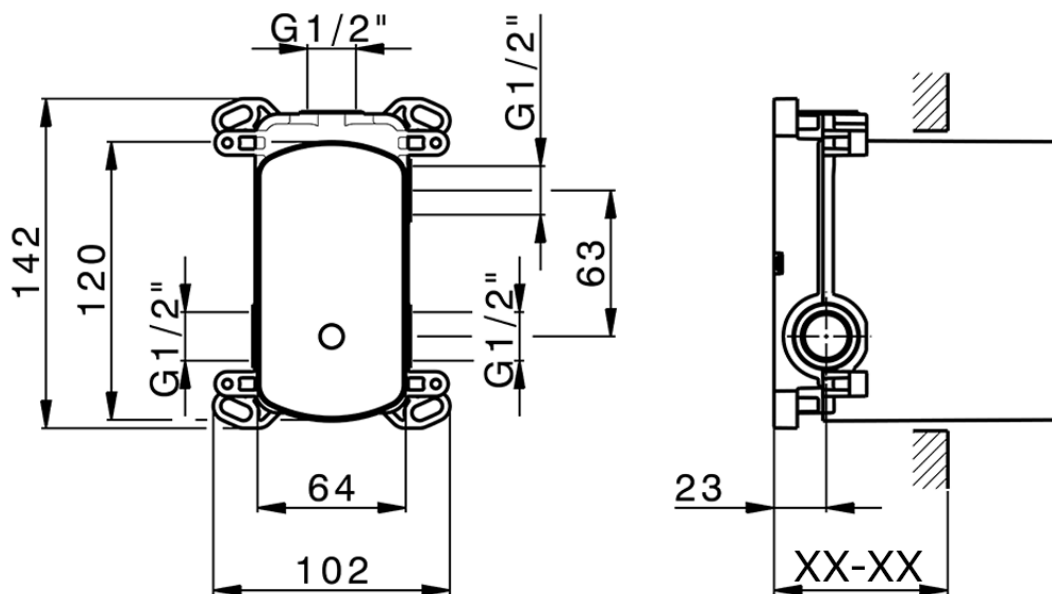

Exposed part for concealed 2-outlet mixer NUOVA KIRUNA\_K2002300

K2002300

<https://en.huberitalia.com/exposed-part-for-concealed-2-outlet-mixer-nuova-kiruna-k2002300>

Piastra/Plate/Plaque/Platte/Placa

2-3mm: XX 65-85

10mm: XX 60-80