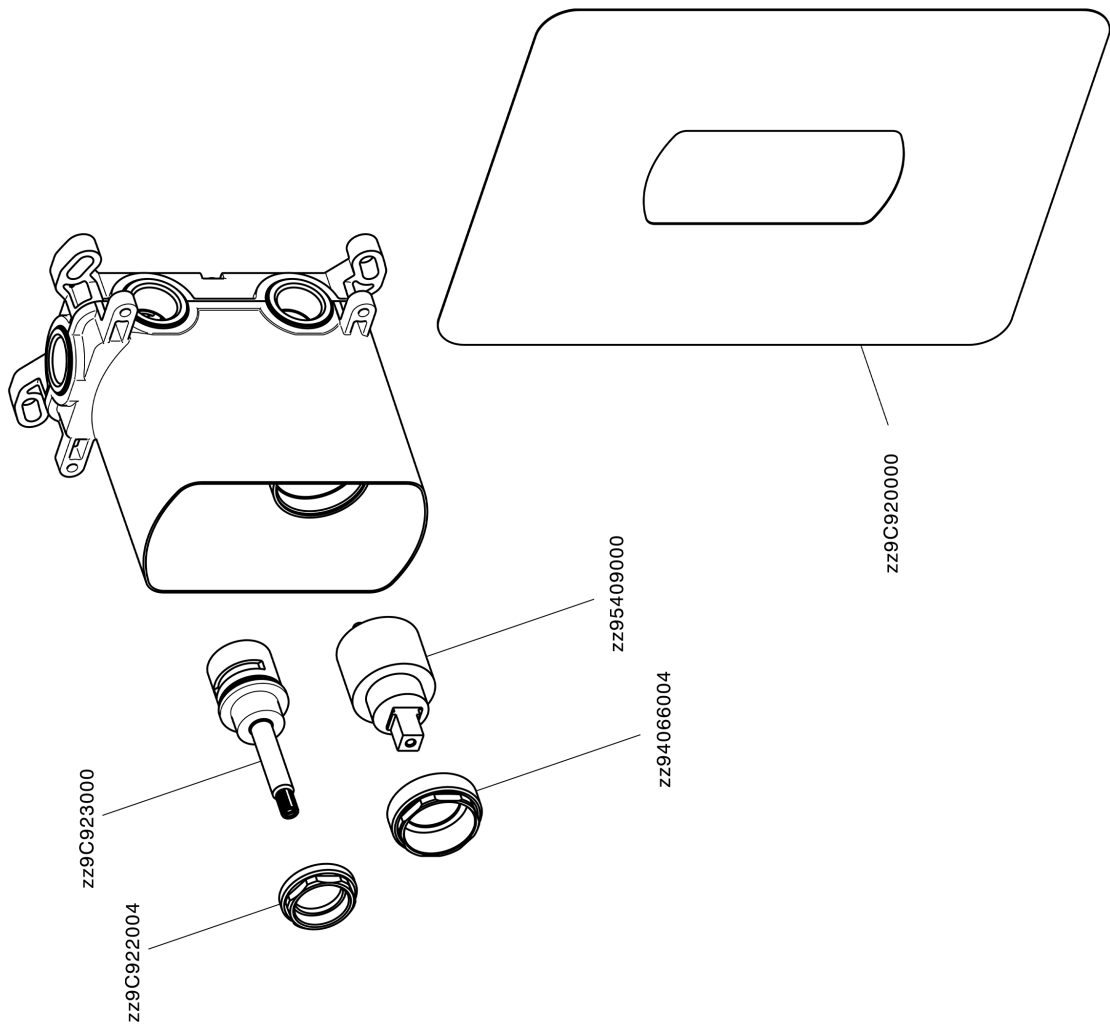

Exposed part for concealed 2-outlet mixer NUOVA KIRUNA_K2002300

K2002300

<https://en.huberitalia.com/exposed-part-for-concealed-2-outlet-mixer-nuova-kiruna-k2002300>

Concealed single lever bath-shower mixer Easy-Box CONCEALED_ZB000230

ZB000230

<https://en.huberitalia.com/concealed-single-lever-bath-shower-mixer-easy-box-concealed-zb000230>

2026-04-06