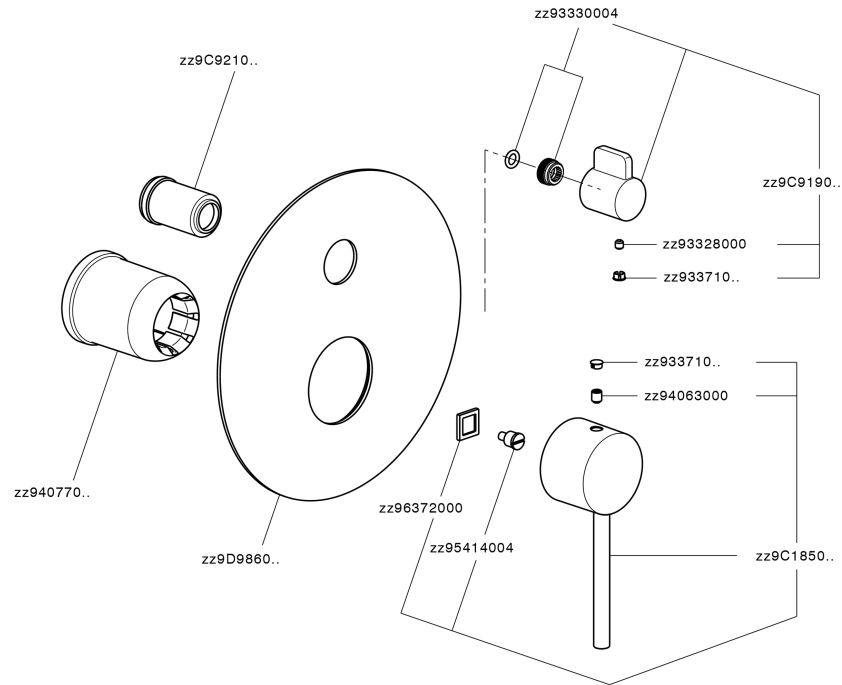

Exposed part for concealed 2-outlet mixer NUOVA KIRUNA_K2002300

K2002300

<https://en.huberitalia.com/exposed-part-for-concealed-2-outlet-mixer-nuova-kiruna-k2002300>

Concealed single lever bath-shower mixer Easy-Box CONCEALED_ZB000230

ZB000230

<https://en.huberitalia.com/concealed-single-lever-bath-shower-mixer-easy-box-concealed-zb000230>

2026-04-06