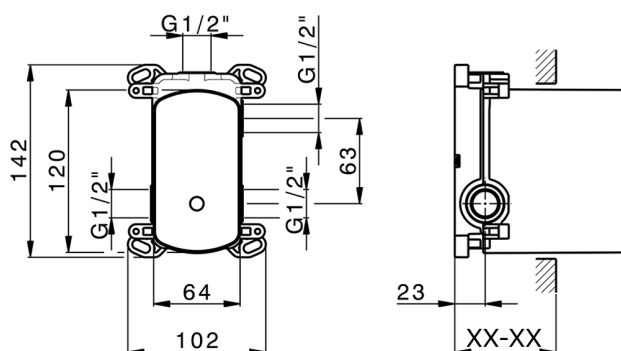

MODEL **ZB000230**

Concealed single lever bath-shower mixer Easy-Box, 2-Way rotating diverter, without trim kit, with protection guard box

AVAILABLE FINISHINGS

04 04 Without finishing

CHARACTERISTICS

Installation	Concealed
Cartridge Spare Parts	ZZ92909000
35 mm Cartridge	
Concealed	1

Piastra/Plate/Plaque/Platte/Placa

2-3mm: XX 65-85

10mm: XX 60-80

2026-04-08