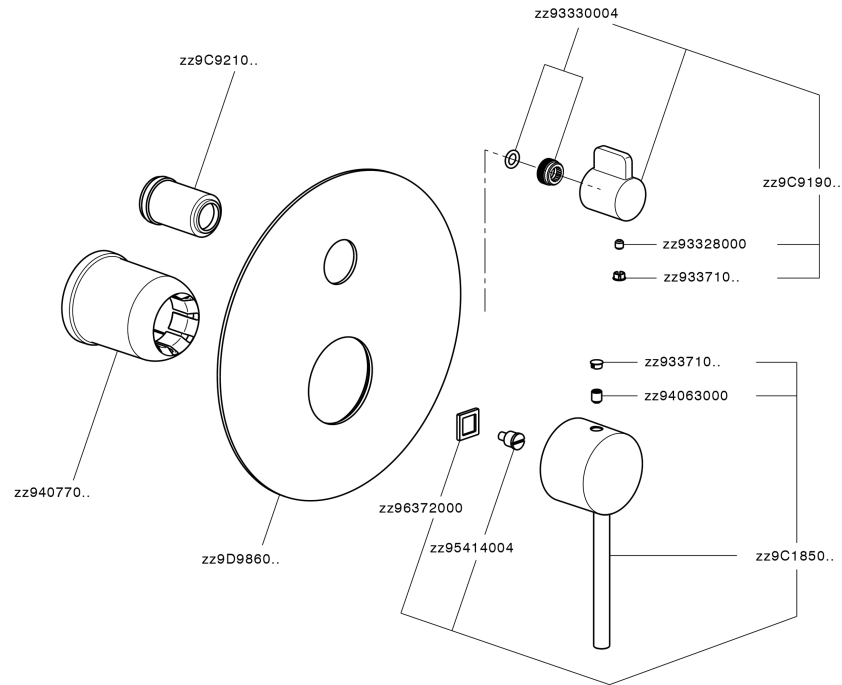

Exposed part for concealed 2-outlet mixer NUOVA KIRUNA_K2002300

MODEL **K2002300**

Exposed part for concealed 2-outlet mixer, 2-Way rotating diverter, without concealed part, for item Easy-Box ZB000230

AVAILABLE FINISHINGS

Exposed part for concealed 2-outlet mixer NUOVA KIRUNA_K2002300

K2002300

<https://en.huberitalia.com/exposed-part-for-concealed-2-outlet-mixer-nuova-kiruna-k2002300>

Concealed single lever bath-shower mixer Easy-Box CONCEALED_ZB000230

MODEL **ZB000230**

Concealed single lever bath-shower mixer Easy-Box, 2-Way rotating diverter, without trim kit, with protection guard box

AVAILABLE FINISHINGS

04 04 Without finishing

CHARACTERISTICS

Installation	Concealed
Cartridge Spare Parts	ZZ92909000
35 mm Cartridge	
Concealed	1

Piastra/Plate/Plaque/Platte/Placa

2-3mm: XX 65-85

10mm: XX 60-80

2026-04-08