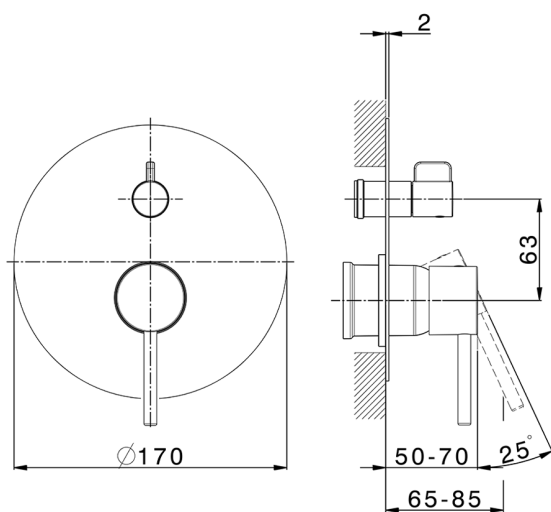

Exposed part for concealed 2-outlet mixer NUOVA KIRUNA_K2002300

MODEL **K2002300**

Exposed part for concealed 2-outlet mixer, 2-Way rotating diverter, without concealed part, for item Easy-Box ZB000230

AVAILABLE FINISHINGS

-  **21** 21 Chrome
-  **26** 26 Old Copper
-  **2F** 2F Brushed Nickel
-  **2W** 2W Brushed Gold
-  **40** 40 Matt Black
-  **4Q** 4Q Matt White

CHARACTERISTICS

Installation **Concealed**
 Required concealed parts **ZB000230**

MODEL **ZB000230**

Concealed single lever bath-shower mixer Easy-Box, 2-Way rotating diverter, without trim kit, with protection guard box

AVAILABLE FINISHINGS

04 04 Without finishing

CHARACTERISTICS

Installation	Concealed
Cartridge Spare Parts	ZZ92909000
35 mm Cartridge	
Concealed	1

Piastra/Plate/Plaque/Platte/Placa

2-3mm: XX 65-85

10mm: XX 60-80

2026-04-08