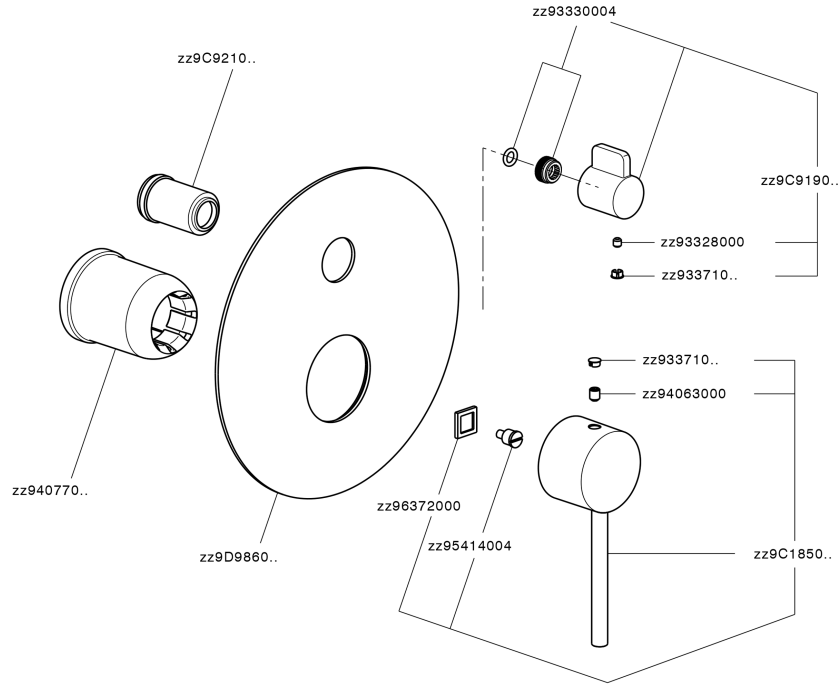

Exposed part for concealed 2-outlet mixer NUOVA KIRUNA_K2002300

K2002300

<https://en.huberitalia.com/exposed-part-for-concealed-2-outlet-mixer-nuova-kiruna-k2002300>

Concealed single lever bath-shower mixer Easy-Box CONCEALED_ZB000230

ZB000230

<https://en.huberitalia.com/concealed-single-lever-bath-shower-mixer-easy-box-concealed-zb000230>

2026-06-06