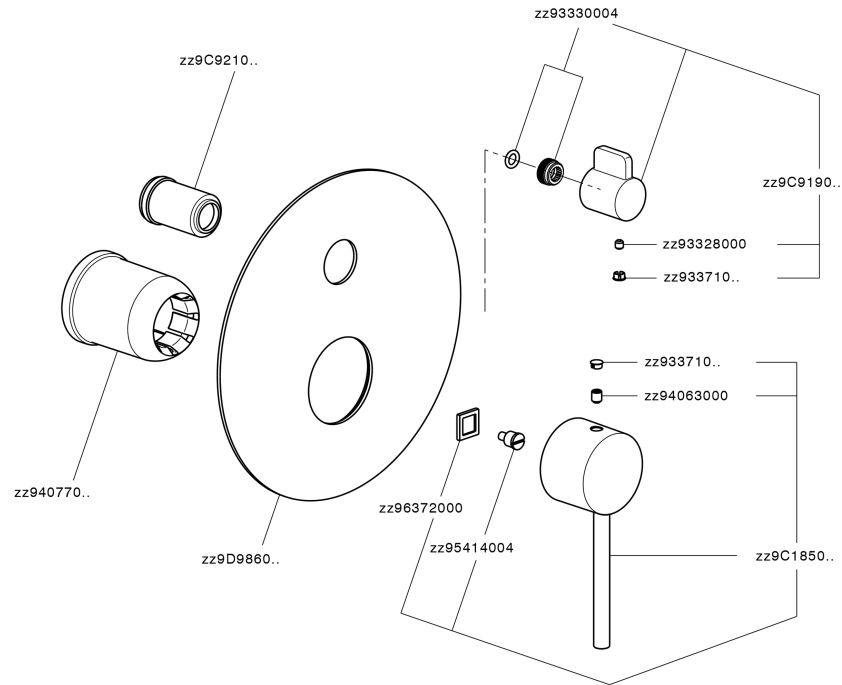

## Exposed part for concealed 2-outlet mixer NUOVA KIRUNA\_K2002300

K2002300

<https://en.huberitalia.com/exposed-part-for-concealed-2-outlet-mixer-nuova-kiruna-k2002300>

## Concealed single lever bath-shower mixer Easy-Box CONCEALED\_ZB000230

ZB000230

<https://en.huberitalia.com/concealed-single-lever-bath-shower-mixer-easy-box-concealed-zb000230>

2026-04-27