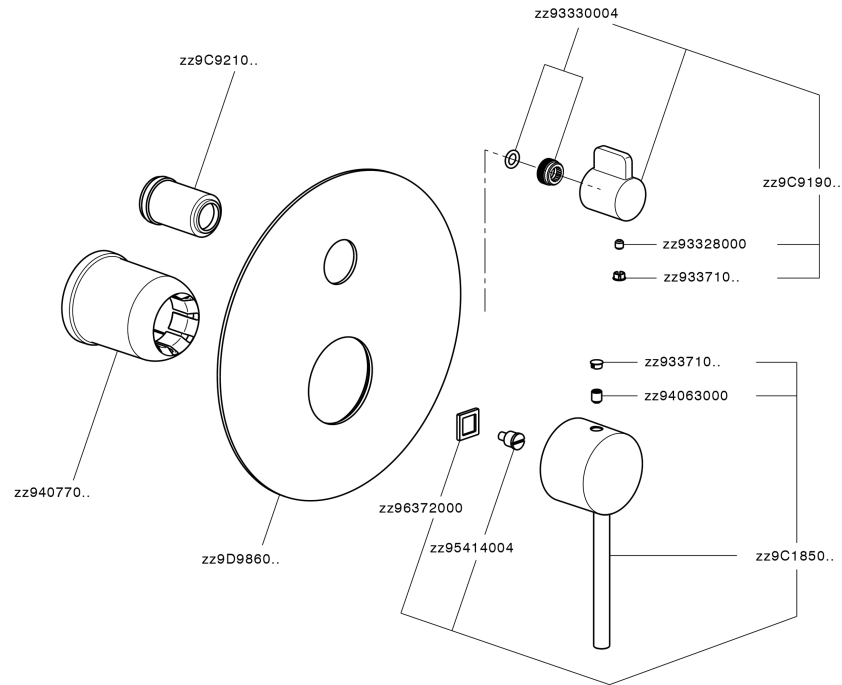

Exposed part for concealed 2-outlet mixer NUOVA KIRUNA_K2002300

MODEL **K2002300**

Exposed part for concealed 2-outlet mixer, 2-Way rotating diverter, without concealed part, for item Easy-Box ZB000230

AVAILABLE FINISHINGS

Exposed part for concealed 2-outlet mixer NUOVA KIRUNA_K2002300

K2002300

<https://en.huberitalia.com/exposed-part-for-concealed-2-outlet-mixer-nuova-kiruna-k2002300>

Concealed single lever bath-shower mixer Easy-Box CONCEALED_ZB000230

MODEL **ZB000230**

Concealed single lever bath-shower mixer Easy-Box, 2-Way rotating diverter, without trim kit, with protection guard box

AVAILABLE FINISHINGS

04 04 Without finishing

CHARACTERISTICS

Installation	Concealed
Cartridge Spare Parts	ZZ92909000
35 mm Cartridge	
Concealed	1

Piastra/Plate/Plaque/Platte/Placa

2-3mm: XX 65-85

10mm: XX 60-80

2026-06-06