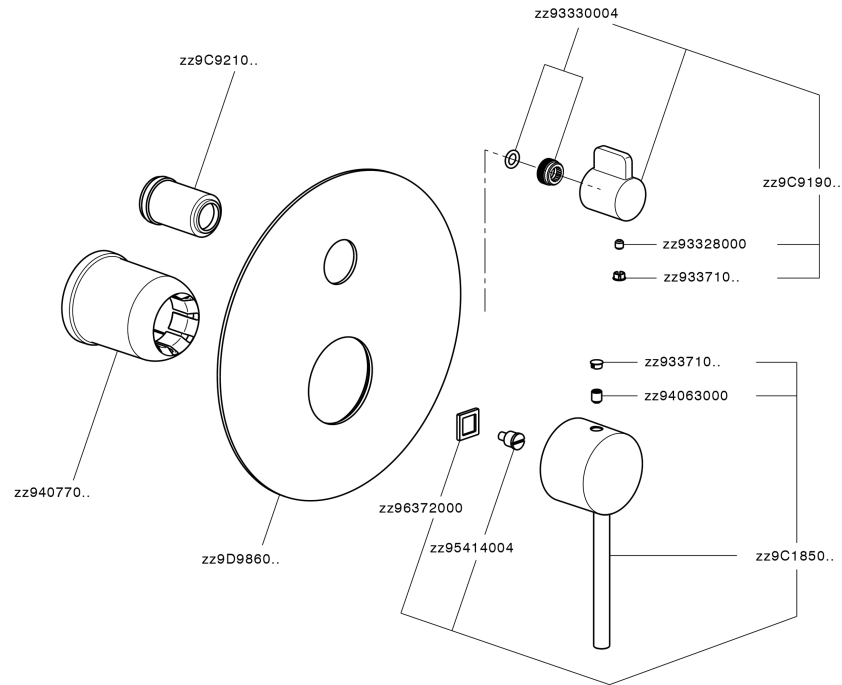

## Exposed part for concealed 2-outlet mixer NUOVA KIRUNA\_K2002300

MODEL **K2002300**

Exposed part for concealed 2-outlet mixer, 2-Way rotating diverter, without concealed part, for item Easy-Box ZB000230

## Exposed part for concealed 2-outlet mixer NUOVA KIRUNA\_K2002300

K2002300

<https://en.huberitalia.com/exposed-part-for-concealed-2-outlet-mixer-nuova-kiruna-k2002300>

## Concealed single lever bath-shower mixer Easy-Box CONCEALED\_ZB000230

MODEL **ZB000230**

Concealed single lever bath-shower mixer Easy-Box, 2-Way rotating diverter, without trim kit, with protection guard box

2-3mm: XX 65-85

10mm: XX 60-80

2026-04-06