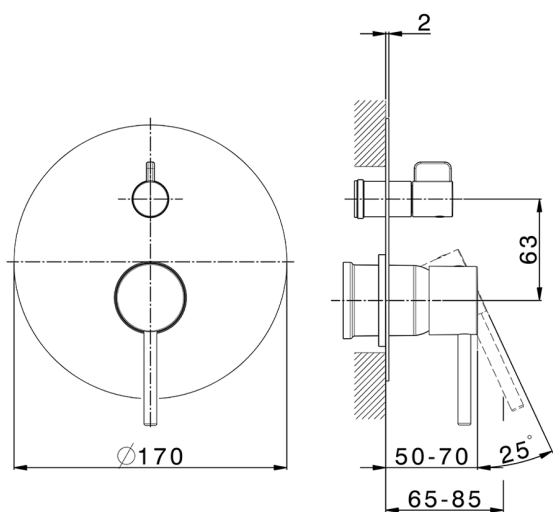

Exposed part for concealed 2-outlet mixer NUOVA KIRUNA_K2002300

MODEL **K2002300**

Exposed part for concealed 2-outlet mixer, 2-Way rotating diverter, without concealed part, for item Easy-Box ZB000230

AVAILABLE FINISHINGS

-  **21** 21 Chrome
-  **26** 26 Old Copper
-  **2F** 2F Brushed Nickel
-  **2W** 2W Brushed Gold
-  **40** 40 Matt Black
-  **4Q** 4Q Matt White

CHARACTERISTICS

Installation **Concealed**
 Required concealed parts **ZB000230**

MODEL **ZB000230**

Concealed single lever bath-shower mixer Easy-Box, 2-Way rotating diverter, without trim kit, with protection guard box

AVAILABLE FINISHINGS

04 04 Without finishing

CHARACTERISTICS

Installation	Concealed
Cartridge Spare Parts	ZZ92909000
35 mm Cartridge	
Concealed	1

Piastra/Plate/Plaque/Platte/Placa

2-3mm: XX 65-85

10mm: XX 60-80

2026-06-06