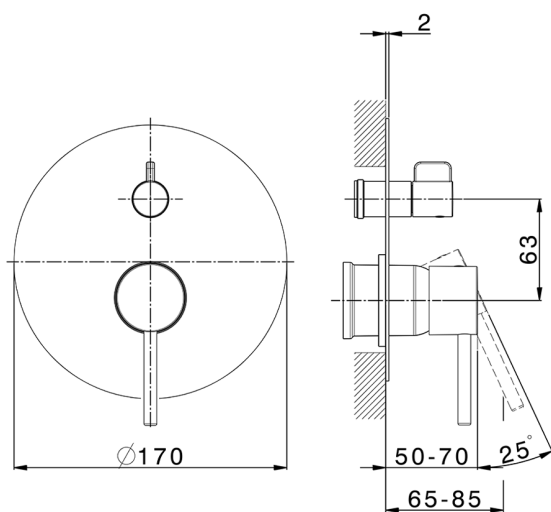

Exposed part for concealed 2-outlet mixer NUOVA KIRUNA_K2002300

MODEL **K2002300**

Exposed part for concealed 2-outlet mixer, 2-Way rotating diverter, without concealed part, for item Easy-Box ZB000230

AVAILABLE FINISHINGS

- **21** 21 Chrome
- **26** 26 Old Copper
- **2F** 2F Brushed Nickel
- **2W** 2W Brushed Gold
- **40** 40 Matt Black
- **4Q** 4Q Matt White

CHARACTERISTICS

Installation **Concealed**
Required concealed parts **ZB000230**