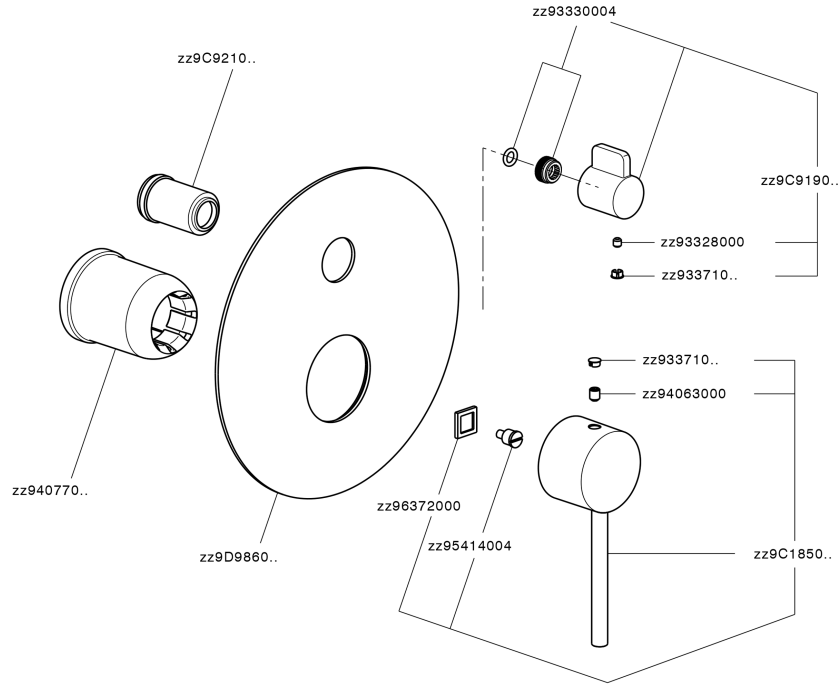

Exposed part for concealed 2-outlet mixer NUOVA KIRUNA_K2002300

K2002300

<https://en.huberitalia.com/exposed-part-for-concealed-2-outlet-mixer-nuova-kiruna-k2002300>

Concealed single lever bath-shower mixer Easy-Box CONCEALED_ZB000230

ZB000230

<https://en.huberitalia.com/concealed-single-lever-bath-shower-mixer-easy-box-concealed-zb000230>

2026-04-09