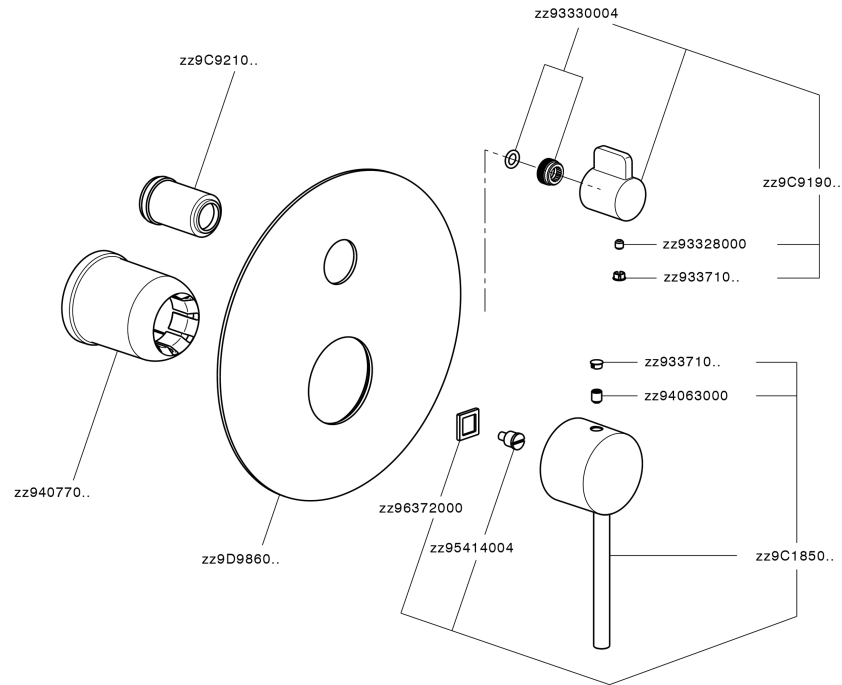

Exposed part for concealed 2-outlet mixer NUOVA KIRUNA_K2002300

MODEL **K2002300**

Exposed part for concealed 2-outlet mixer, 2-Way rotating diverter, without concealed part, for item Easy-Box ZB000230

AVAILABLE FINISHINGS

Exposed part for concealed 2-outlet mixer NUOVA KIRUNA_K2002300

K2002300

<https://en.huberitalia.com/exposed-part-for-concealed-2-outlet-mixer-nuova-kiruna-k2002300>

Concealed single lever bath-shower mixer Easy-Box CONCEALED_ZB000230

MODEL **ZB000230**

Concealed single lever bath-shower mixer Easy-Box, 2-Way rotating diverter, without trim kit, with protection guard box

AVAILABLE FINISHINGS

04 04 Without finishing

CHARACTERISTICS

Installation	Concealed
Cartridge Spare Parts	ZZ92909000
35 mm Cartridge	
Concealed	1

Piastra/Plate/Plaque/Platte/Placa

2-3mm: XX 65-85

10mm: XX 60-80

2026-04-27