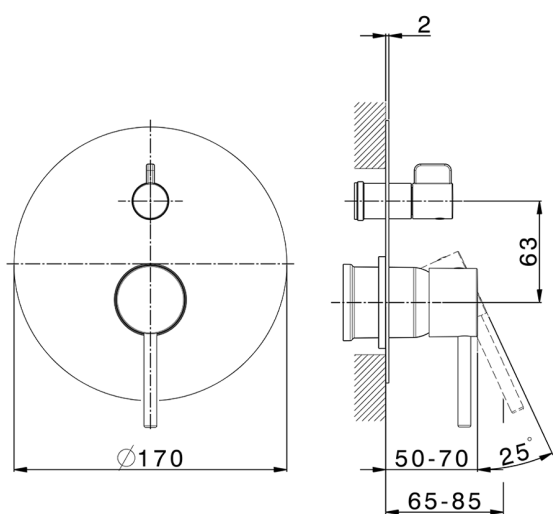

Exposed part for concealed 2-outlet mixer NUOVA KIRUNA_K2002300

MODEL **K2002300**

Exposed part for concealed 2-outlet mixer, 2-Way rotating diverter, without concealed part, for item Easy-Box ZB000230

AVAILABLE FINISHINGS

-  **21** 21 Chrome
-  **26** 26 Old Copper
-  **2F** 2F Brushed Nickel
-  **2W** 2W Brushed Gold
-  **40** 40 Matt Black
-  **4Q** 4Q Matt White

CHARACTERISTICS

Installation **Concealed**
 Required concealed parts **ZB000230**

MODEL **ZB000230**

Concealed single lever bath-shower mixer Easy-Box, 2-Way rotating diverter, without trim kit, with protection guard box

AVAILABLE FINISHINGS

04 04 Without finishing

CHARACTERISTICS

Installation	Concealed
Cartridge Spare Parts	ZZ92909000
35 mm Cartridge	
Concealed	1

Piastra/Plate/Plaque/Platte/Placa

2-3mm: XX 65-85

10mm: XX 60-80

2026-04-27