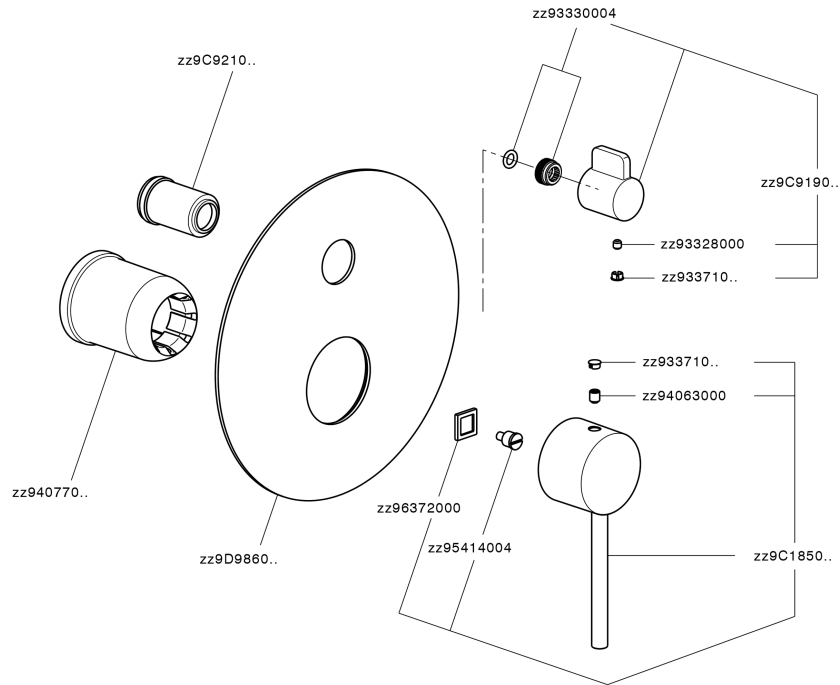

## Exposed part for concealed 2-outlet mixer NUOVA KIRUNA\_K2002300

K2002300

<https://en.huberitalia.com/exposed-part-for-concealed-2-outlet-mixer-nuova-kiruna-k2002300>

## Concealed single lever bath-shower mixer Easy-Box CONCEALED\_ZB000230

ZB000230

<https://en.huberitalia.com/concealed-single-lever-bath-shower-mixer-easy-box-concealed-zb000230>

2026-06-06