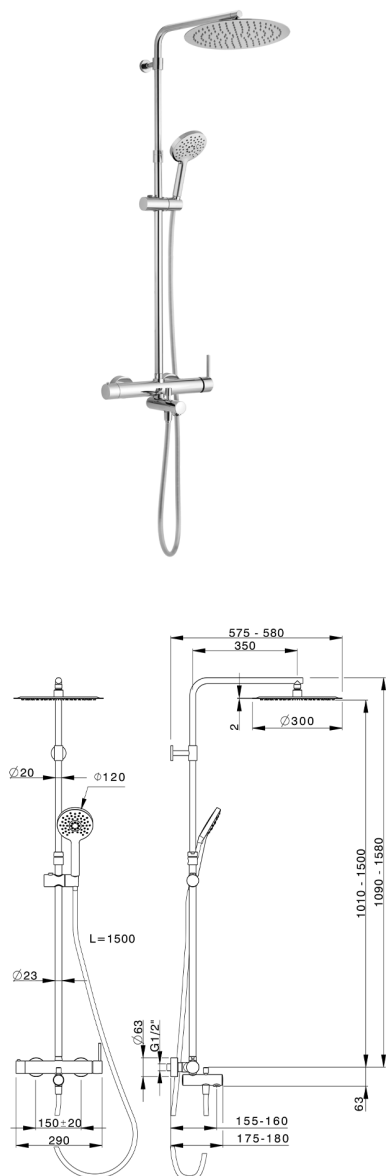

3-function single lever bath set COLUMNS_K2004160

MODEL **K2004160**

3-function single lever bath set, adjustable riser column, 120 mm ABS 3 sprays handshower, 300 mm round showerhead 2 mm thick INOX, 150 cm smooth SUPREME Flexible Hose

AVAILABLE FINISHINGS

CHARACTERISTICS

Cartridge Spare Parts **ZZ95435000**

35 mm Cartridge

DeviaStop

The Huber Devia Stop technology allows to adjust the water flow and to direct it to the selected output point (overhead soaker, hand shower, etc).