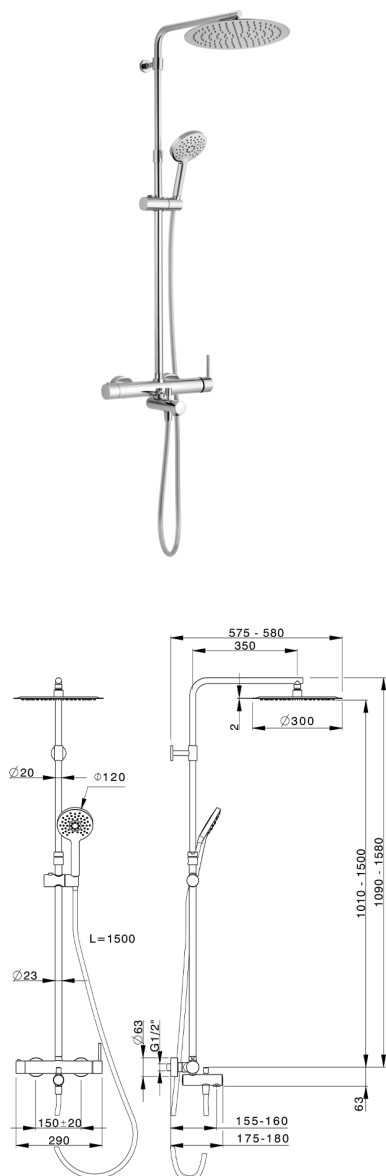

## 3-function single lever bath set COLUMNS\_K2004160

MODEL **K2004160**

3-function single lever bath set, adjustable riser column, 120 mm ABS 3 sprays handshower, 300 mm round showerhead 2 mm thick INOX, 150 cm smooth SUPREME Flexible Hose

AVAILABLE FINISHINGS

CHARACTERISTICS

Cartridge Spare Parts **ZZ95435000**

**35 mm Cartridge**

### DeviaStop

The Huber Devia Stop technology allows to adjust the water flow and to direct it to the selected output point (overhead soaker, hand shower, etc).

2026-06-06