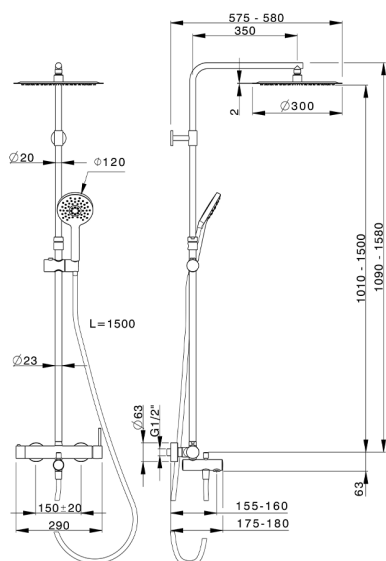

## 3-function single lever bath set COLUMNS\_K2004160

MODEL **K2004160**

3-function single lever bath set, adjustable riser column, 120 mm ABS 3 sprays handshower, 300 mm round showerhead 2 mm thick INOX, 150 cm smooth SUPREME Flexible Hose

### CHARACTERISTICS

Cartridge Spare Parts **ZZ95435000**

**35 mm Cartridge**

### DeviaStop

The Huber Devia Stop technology allows to adjust the water flow and to direct it to the selected output point (overhead soaker, hand shower, etc).

2026-04-06