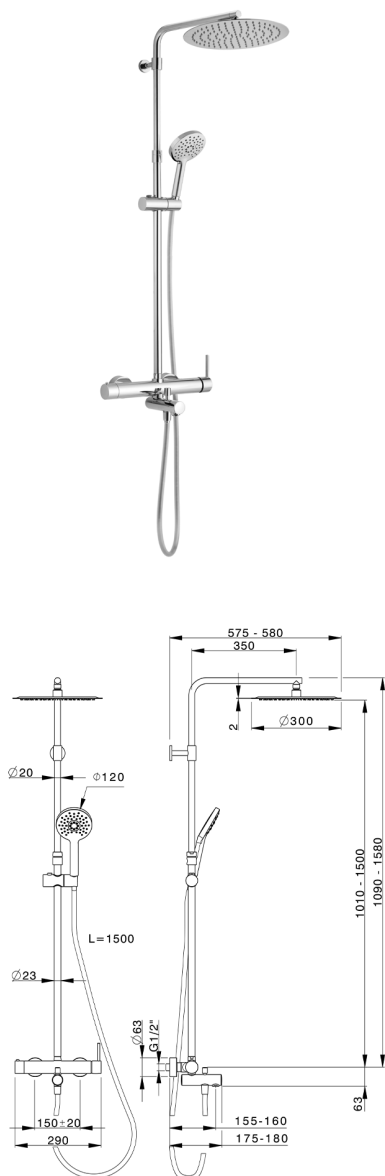

3-function single lever bath set COLUMNS_K2004160

MODEL **K2004160**

3-function single lever bath set, adjustable riser column, 120 mm ABS 3 sprays handshower, 300 mm round showerhead 2 mm thick INOX, 150 cm smooth SUPREME Flexible Hose

AVAILABLE FINISHINGS

CHARACTERISTICS

Cartridge Spare Parts **ZZ95435000**

35 mm Cartridge

DeviaStop

The Huber Devia Stop technology allows to adjust the water flow and to direct it to the selected output point (overhead soaker, hand shower, etc).