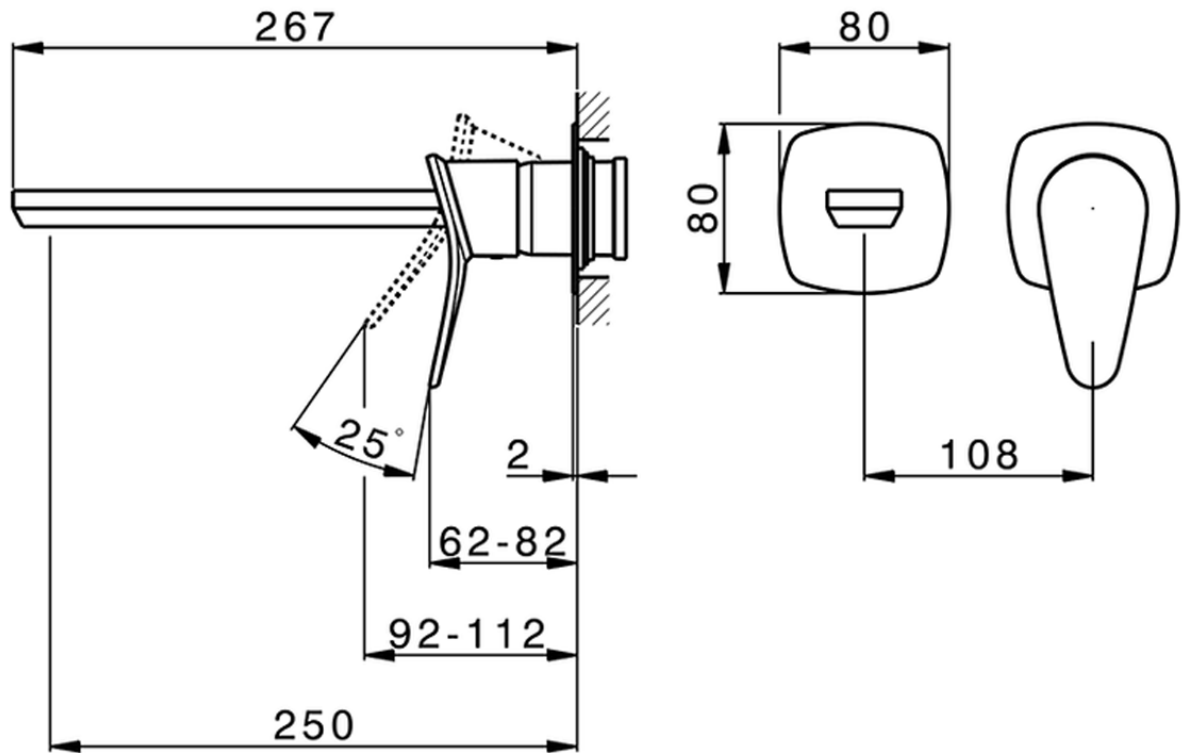

## Exposed part for single lever washbasin valve HARLOCK\_HC005512

HC005512

<https://en.huberitalia.com/exposed-part-for-single-lever-washbasin-valve-harlock-hc005512>

Piastra/Plate/Plaque/Platte/Placa

2-3mm: XX 56-76

10mm: XX 48-68