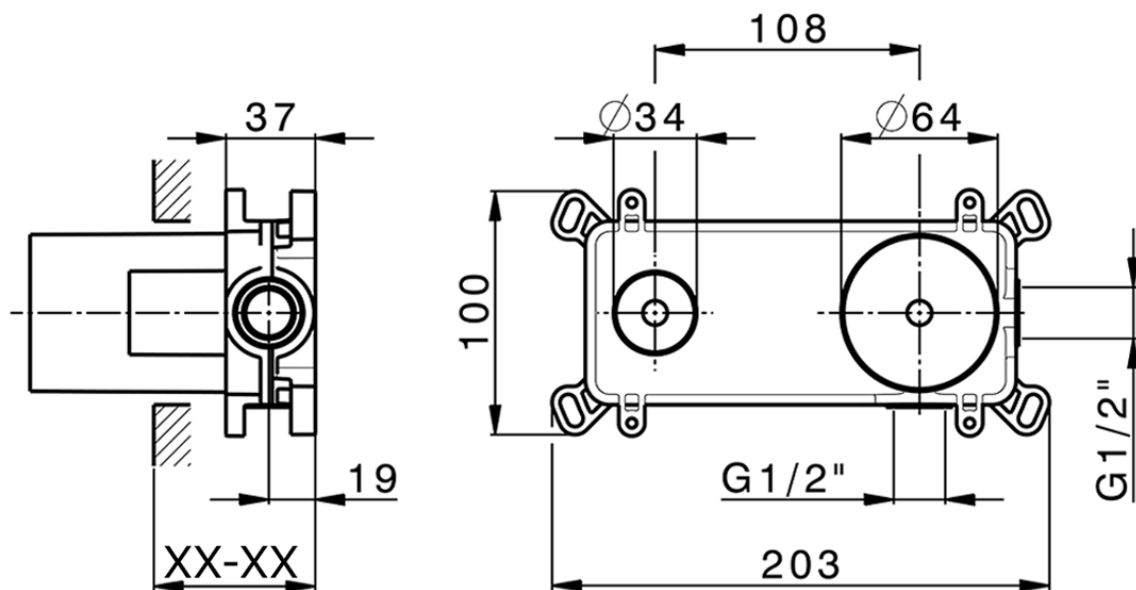

Exposed part for single lever washbasin valve HARLOCK_HC005512

HC005512

<https://en.huberitalia.com/exposed-part-for-single-lever-washbasin-valve-harlock-hc005512>

Piastra/Plate/Plaque/Platte/Placa

2-3mm: XX 56-76

10mm: XX 48-68