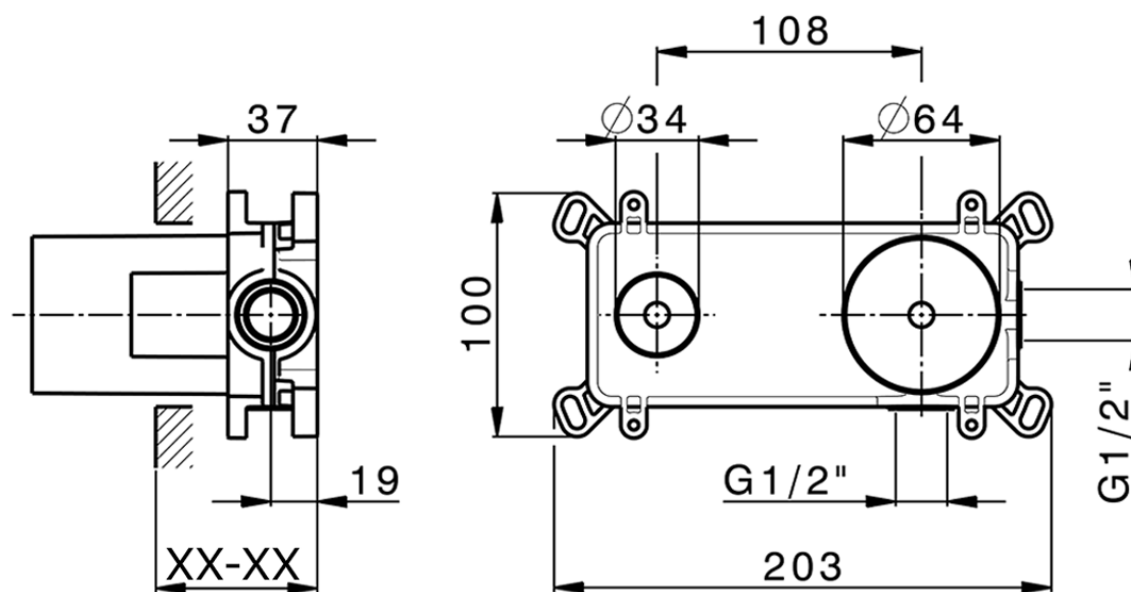

Exposed part for single lever washbasin valve HARLOCK_HC005512

HC005512

<https://en.huberitalia.com/exposed-part-for-single-lever-washbasin-valve-harlock-hc005512>

Piastra/Plate/Plaque/Platte/Placa

2-3mm: XX 56-76

10mm: XX 48-68