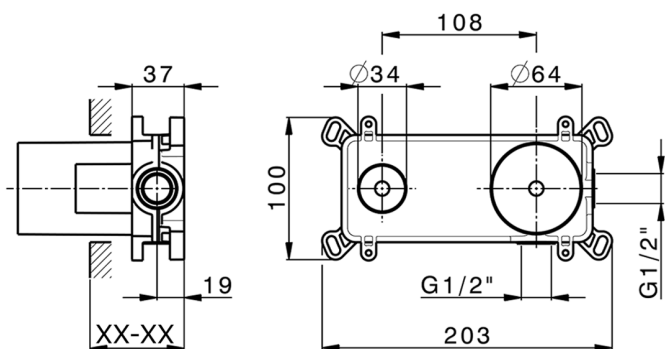

## Exposed part for single lever washbasin valve HARLOCK\_HC005512

HC005512

<https://en.huberitalia.com/exposed-part-for-single-lever-washbasin-valve-harlock-hc005512>

## Concealed single lever washbasin mixer Easy-Box CONCEALED\_ZB002450

MODEL **ZB002450**

Concealed single lever washbasin mixer  
Easy-Box, with protection guard box, without trim kit

AVAILABLE FINISHINGS

CHARACTERISTICS

Installation	<b>Concealed</b>
Cartridge Spare Parts	<b>ZZ95409000</b>
<b>35 mm Cartridge</b>	
Concealed	<b>1</b>

Piastra/Plate/Plaque/Platte/Placa

2-3mm: XX 56-76

10mm: XX 48-68