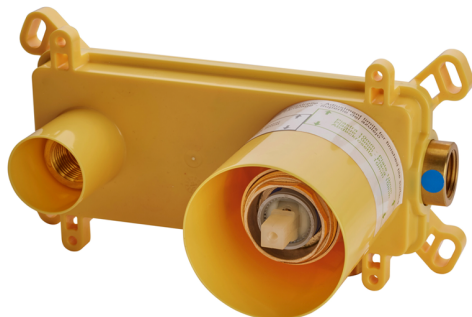

## Exposed part for single lever washbasin valve HARLOCK\_HC005512

MODEL **HC005512**

Exposed part for single lever washbasin valve, without concealed part, spout L.250 mm, for item Easy-Box ZB002450 and art. ZB025510

## Exposed part for single lever washbasin valve HARLOCK\_HC005512

HC005512

<https://en.huberitalia.com/exposed-part-for-single-lever-washbasin-valve-harlock-hc005512>

## Concealed single lever washbasin mixer Easy-Box CONCEALED\_ZB002450

MODEL **ZB002450**

Concealed single lever washbasin mixer  
Easy-Box, with protection guard box, without trim kit

AVAILABLE FINISHINGS

CHARACTERISTICS

Installation	<b>Concealed</b>
Cartridge Spare Parts	<b>ZZ95409000</b>
<b>35 mm Cartridge</b>	
Concealed	<b>1</b>

Piastra/Plate/Plaque/Platte/Placa

2-3mm: XX 56-76

10mm: XX 48-68