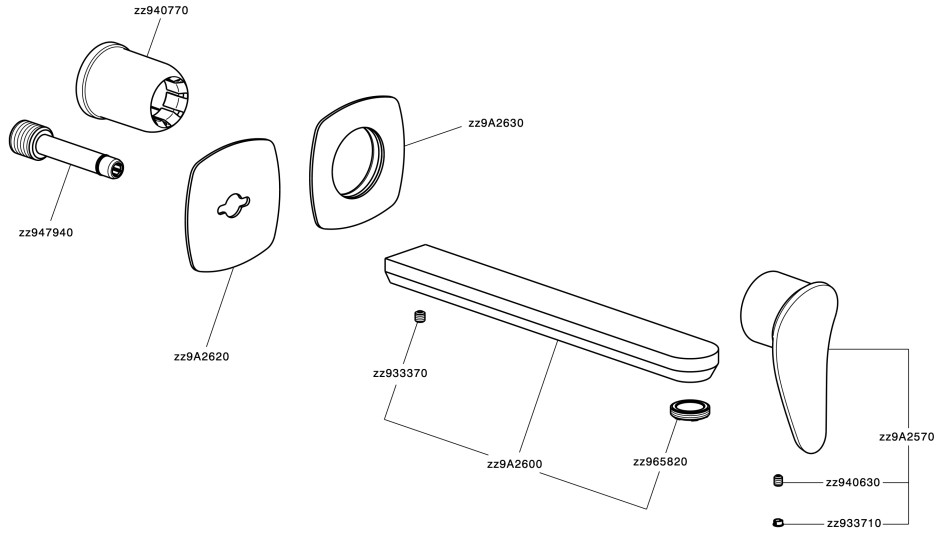

Exposed part for single lever washbasin valve HARLOCK_HC005512

HC005512

<https://en.huberitalia.com/exposed-part-for-single-lever-washbasin-valve-harlock-hc005512>

Concealed single lever washbasin mixer Easy-Box CONCEALED_ZB002450

ZB002450

<https://en.huberitalia.com/concealed-single-lever-washbasin-mixer-easy-box-concealed-zb002450>

2026-04-11