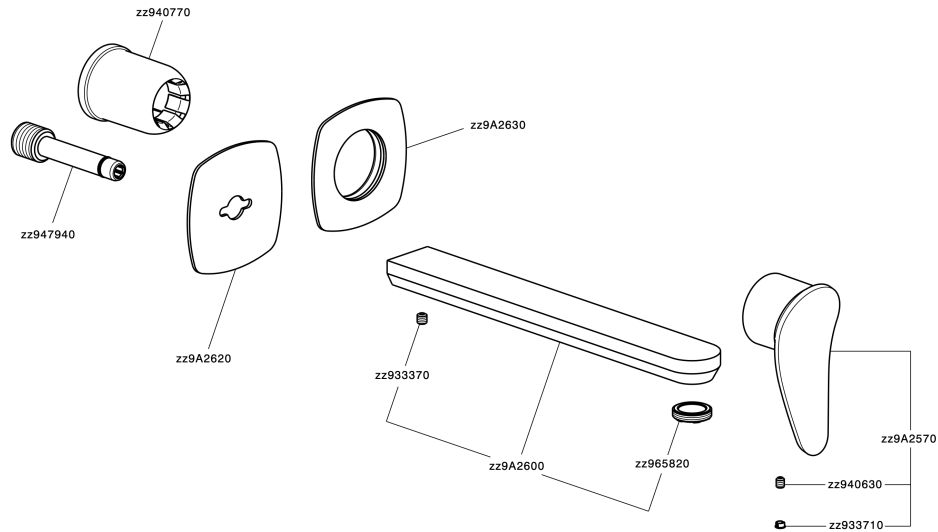

Exposed part for single lever washbasin valve HARLOCK_HC005512

MODEL **HC005512**

Exposed part for single lever washbasin valve, without concealed part, spout L.250 mm, for item Easy-Box ZB002450 and art. ZB025510

Exposed part for single lever washbasin valve HARLOCK_HC005512

HC005512

<https://en.huberitalia.com/exposed-part-for-single-lever-washbasin-valve-harlock-hc005512>

Concealed single lever washbasin mixer Easy-Box CONCEALED_ZB002450

MODEL **ZB002450**

Concealed single lever washbasin mixer
Easy-Box, with protection guard box, without trim kit

AVAILABLE FINISHINGS

CHARACTERISTICS

Installation	Concealed
Cartridge Spare Parts	ZZ95409000
35 mm Cartridge	
Concealed	1

Piastra/Plate/Plaque/Platte/Placa

2-3mm: XX 56-76

10mm: XX 48-68

DeviaStop

The Huber Devia Stop technology allows to adjust the water flow and to direct it to the selected output point (overhead soaker, hand shower, etc).