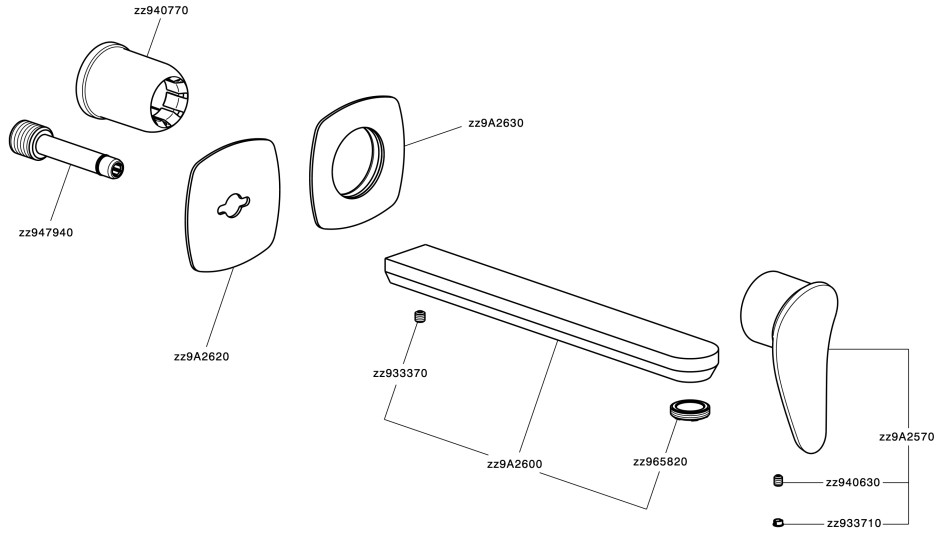

Exposed part for single lever washbasin valve HARLOCK_HC005512

HC005512

<https://en.huberitalia.com/exposed-part-for-single-lever-washbasin-valve-harlock-hc005512>

Concealed single lever washbasin mixer Easy-Box CONCEALED_ZB002450

ZB002450

<https://en.huberitalia.com/concealed-single-lever-washbasin-mixer-easy-box-concealed-zb002450>

2026-04-09