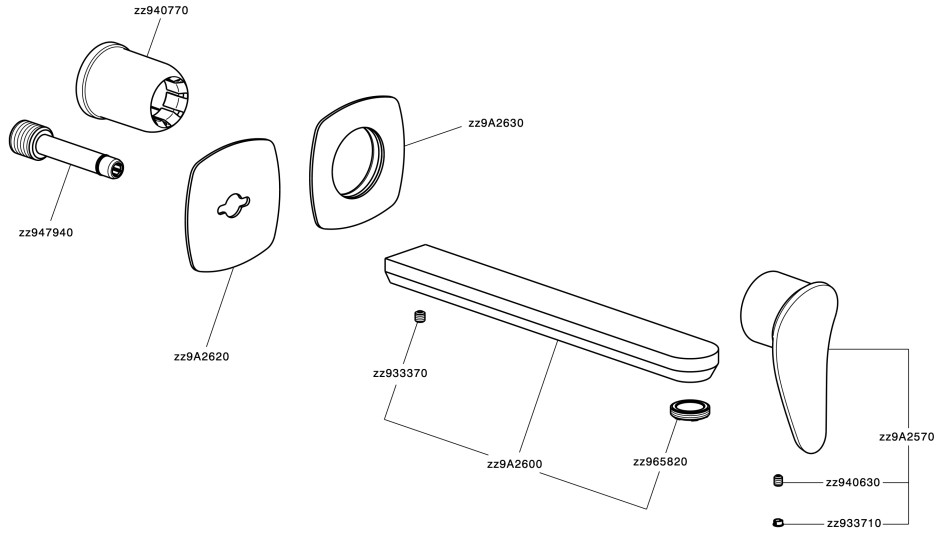

Exposed part for single lever washbasin valve HARLOCK_HC005512

HC005512

<https://en.huberitalia.com/exposed-part-for-single-lever-washbasin-valve-harlock-hc005512>

Concealed single lever washbasin mixer Easy-Box CONCEALED_ZB002450

ZB002450

<https://en.huberitalia.com/concealed-single-lever-washbasin-mixer-easy-box-concealed-zb002450>

2026-06-10