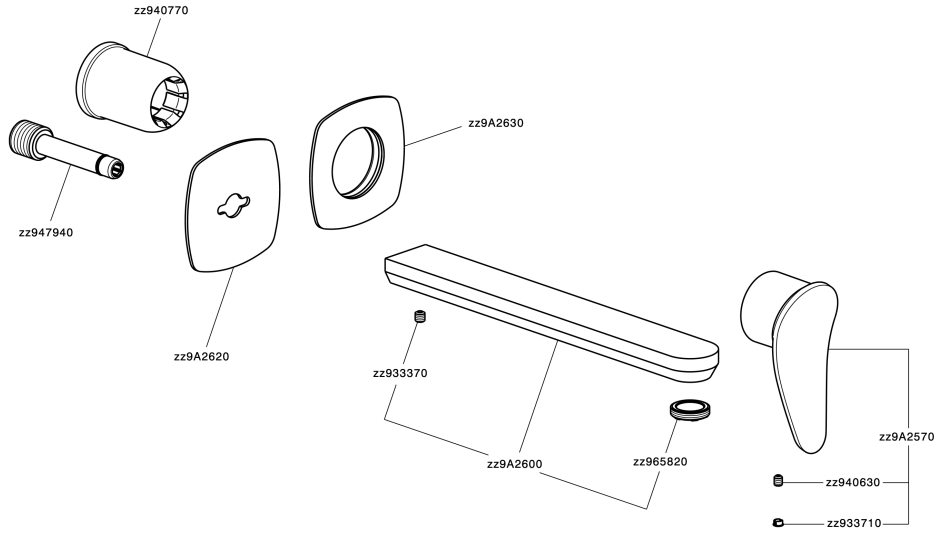

Exposed part for single lever washbasin valve HARLOCK_HC005512

MODEL **HC005512**

Exposed part for single lever washbasin valve, without concealed part, spout L.250 mm, for item Easy-Box ZB002450 and art.ZB025510

Exposed part for single lever washbasin valve HARLOCK_HC005512

HC005512

<https://en.huberitalia.com/exposed-part-for-single-lever-washbasin-valve-harlock-hc005512>

Concealed single lever washbasin mixer Easy-Box CONCEALED_ZB002450

MODEL **ZB002450**

Concealed single lever washbasin mixer
Easy-Box, with protection guard box, without trim kit

AVAILABLE FINISHINGS

CHARACTERISTICS

Installation	Concealed
Cartridge Spare Parts	ZZ95409000
35 mm Cartridge	
Concealed	1

Piastra/Plate/Plaque/Platte/Placa

2-3mm: XX 56-76

10mm: XX 48-68

DeviaStop

The Huber Devia Stop technology allows to adjust the water flow and to direct it to the selected output point (overhead soaker, hand shower, etc).