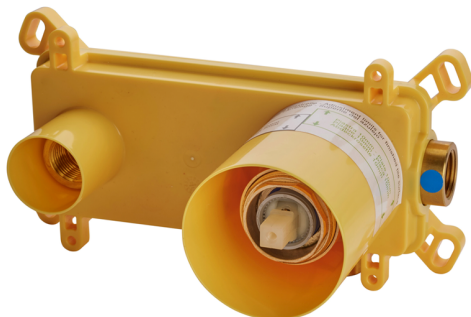

## Exposed part for single lever washbasin valve HARLOCK\_HC005512

MODEL **HC005512**

Exposed part for single lever washbasin valve, without concealed part, spout L.250 mm, for item Easy-Box ZB002450 and art. ZB025510

## Exposed part for single lever washbasin valve HARLOCK\_HC005512

HC005512

<https://en.huberitalia.com/exposed-part-for-single-lever-washbasin-valve-harlock-hc005512>

## Concealed single lever washbasin mixer Easy-Box CONCEALED\_ZB002450

MODEL **ZB002450**

Concealed single lever washbasin mixer  
Easy-Box, with protection guard box, without trim kit

AVAILABLE FINISHINGS

CHARACTERISTICS

Installation	<b>Concealed</b>
Cartridge Spare Parts	<b>ZZ95409000</b>
<b>35 mm Cartridge</b>	
Concealed	<b>1</b>

Piastra/Plate/Plaque/Platte/Placa

2-3mm: XX 56-76

10mm: XX 48-68