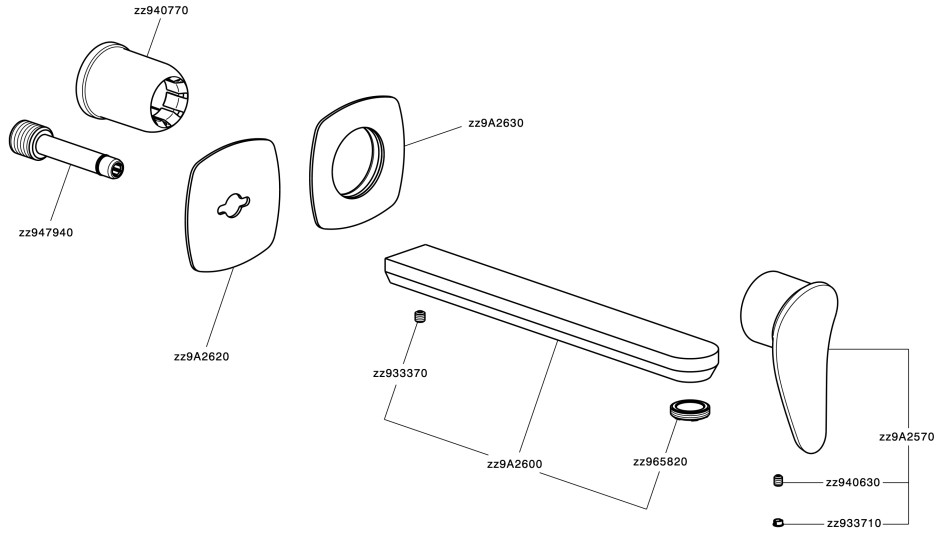

## Exposed part for single lever washbasin valve HARLOCK\_HC005512

HC005512

<https://en.huberitalia.com/exposed-part-for-single-lever-washbasin-valve-harlock-hc005512>

## Concealed single lever washbasin mixer Easy-Box CONCEALED\_ZB002450

ZB002450

<https://en.huberitalia.com/concealed-single-lever-washbasin-mixer-easy-box-concealed-zb002450>

2026-06-08