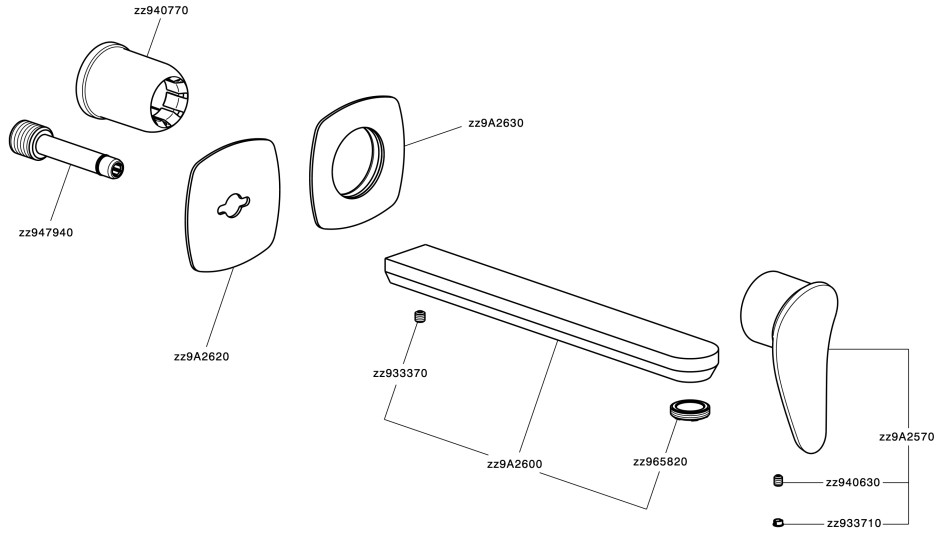

Exposed part for single lever washbasin valve HARLOCK_HC005512

HC005512

<https://en.huberitalia.com/exposed-part-for-single-lever-washbasin-valve-harlock-hc005512>

Concealed single lever washbasin mixer Easy-Box CONCEALED_ZB002450

ZB002450

<https://en.huberitalia.com/concealed-single-lever-washbasin-mixer-easy-box-concealed-zb002450>

2026-06-30