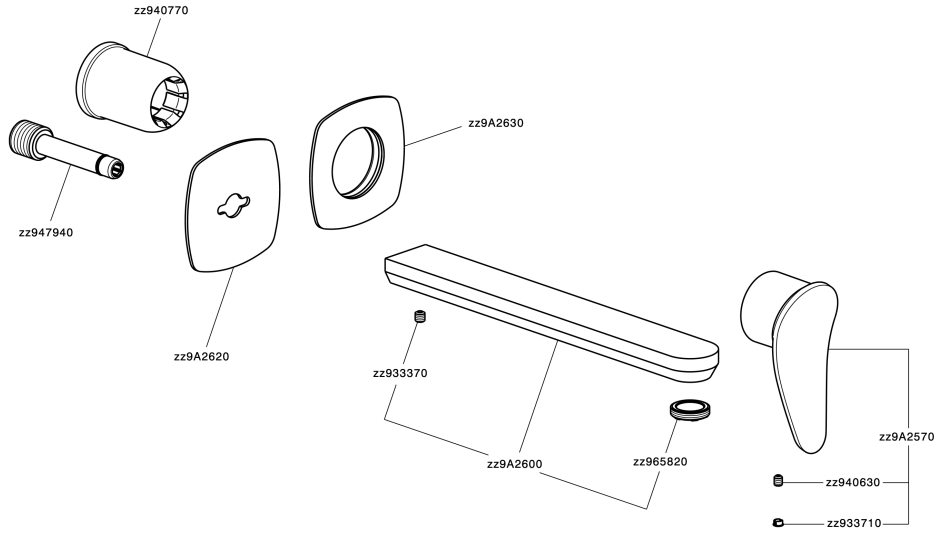

Exposed part for single lever washbasin valve HARLOCK_HC005512

HC005512

<https://en.huberitalia.com/exposed-part-for-single-lever-washbasin-valve-harlock-hc005512>