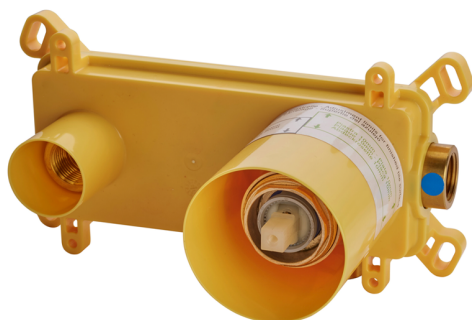

## Exposed part for single lever washbasin valve HARLOCK\_HC005512

MODEL **HC005512**

Exposed part for single lever washbasin valve, without concealed part, spout L.250 mm, for item Easy-Box ZB002450 and art. ZB025510

## Exposed part for single lever washbasin valve HARLOCK\_HC005512

HC005512

<https://en.huberitalia.com/exposed-part-for-single-lever-washbasin-valve-harlock-hc005512>

## Concealed single lever washbasin mixer Easy-Box CONCEALED\_ZB002450

MODEL **ZB002450**

Concealed single lever washbasin mixer  
Easy-Box, with protection guard box, without trim kit

AVAILABLE FINISHINGS

**04** 04 Without finishing

CHARACTERISTICS

Installation	<b>Concealed</b>
Cartridge Spare Parts	<b>ZZ95409000</b>
<b>35 mm Cartridge</b>	
Concealed	<b>1</b>

Piastra/Plate/Plaque/Platte/Placa

2-3mm: XX 56-76