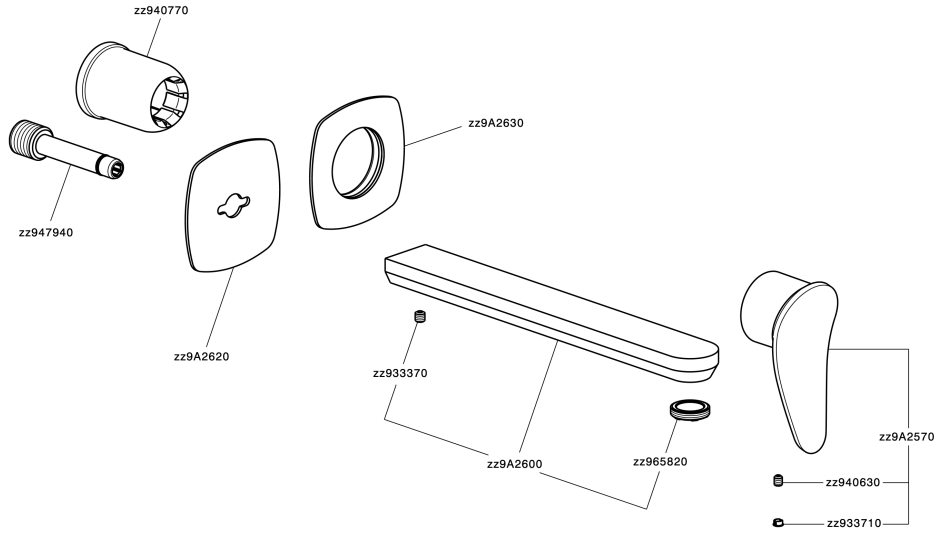

Exposed part for single lever washbasin valve HARLOCK_HC005512

MODEL **HC005512**

Exposed part for single lever washbasin valve, without concealed part, spout L.250 mm, for item Easy-Box ZB002450 and art. ZB025510

Exposed part for single lever washbasin valve HARLOCK_HC005512

HC005512

<https://en.huberitalia.com/exposed-part-for-single-lever-washbasin-valve-harlock-hc005512>

Concealed single lever washbasin mixer Easy-Box CONCEALED_ZB002450

MODEL **ZB002450**

Concealed single lever washbasin mixer
Easy-Box, with protection guard box, without trim kit

AVAILABLE FINISHINGS

CHARACTERISTICS

Installation	Concealed
Cartridge Spare Parts	ZZ95409000
35 mm Cartridge	
Concealed	1

Piastra/Plate/Plaque/Platte/Placa

2-3mm: XX 56-76

10mm: XX 48-68

DeviaStop

The Huber Devia Stop technology allows to adjust the water flow and to direct it to the selected output point (overhead soaker, hand shower, etc).