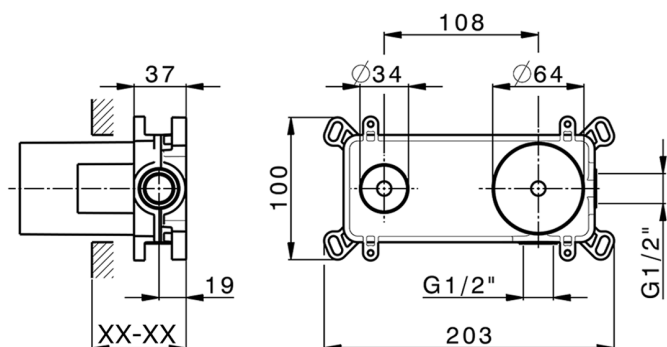

## Concealed single lever washbasin mixer Easy-Box CONCEALED\_ZB002450

MODEL **ZB002450**

Concealed single lever washbasin mixer  
Easy-Box, with protection guard box, without trim kit

AVAILABLE FINISHINGS

**04** 04 Without finishing

CHARACTERISTICS

Installation	<b>Concealed</b>
Cartridge Spare Parts	<b>ZZ95409000</b>
<b>35 mm Cartridge</b>	
Concealed	<b>1</b>

Piastra/Plate/Plaque/Platte/Placa

2-3mm: XX 56-76

10mm: XX 48-68