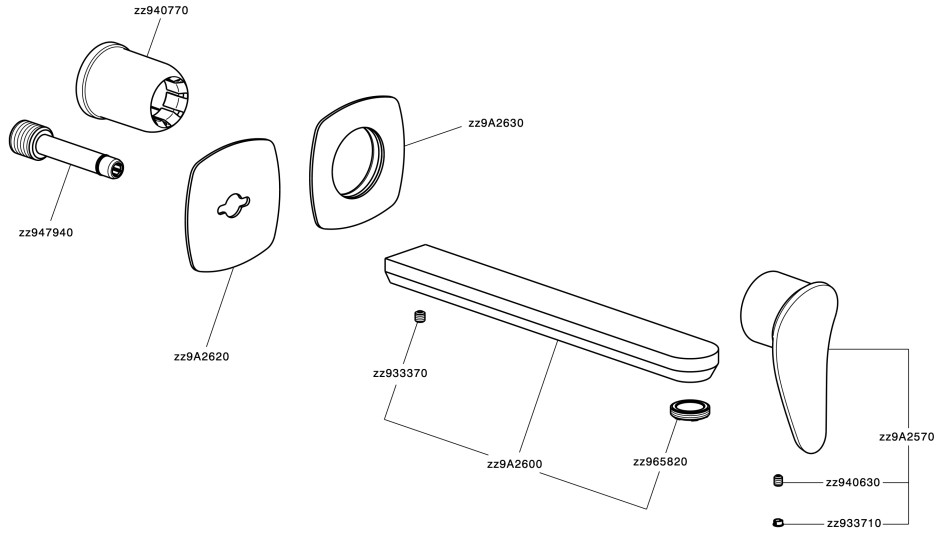

Exposed part for single lever washbasin valve HARLOCK_HC005512

HC005512

<https://en.huberitalia.com/exposed-part-for-single-lever-washbasin-valve-harlock-hc005512>

Concealed single lever washbasin mixer Easy-Box CONCEALED_ZB002450

ZB002450

<https://en.huberitalia.com/concealed-single-lever-washbasin-mixer-easy-box-concealed-zb002450>

2026-04-30