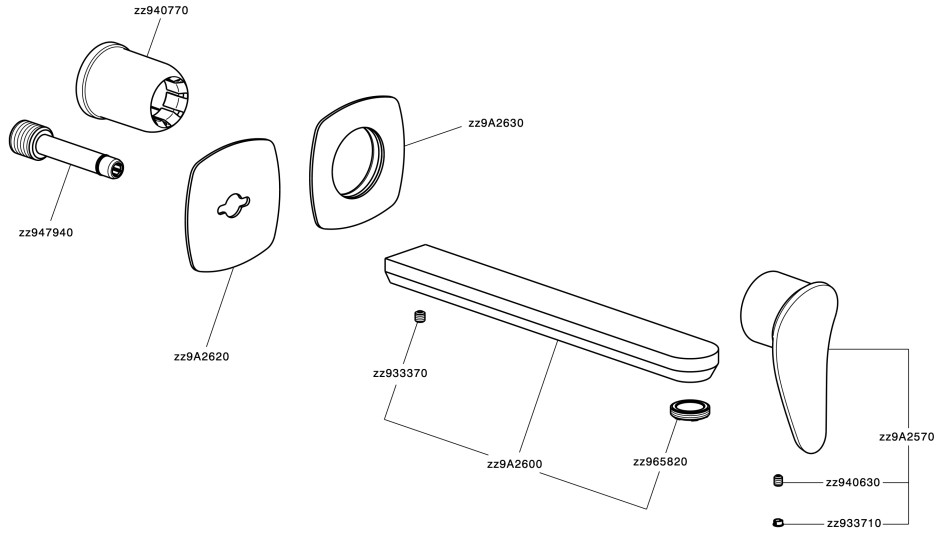

Exposed part for single lever washbasin valve HARLOCK_HC005512

HC005512

<https://en.huberitalia.com/exposed-part-for-single-lever-washbasin-valve-harlock-hc005512>

Concealed single lever washbasin mixer Easy-Box CONCEALED_ZB002450

ZB002450

<https://en.huberitalia.com/concealed-single-lever-washbasin-mixer-easy-box-concealed-zb002450>

2026-07-01