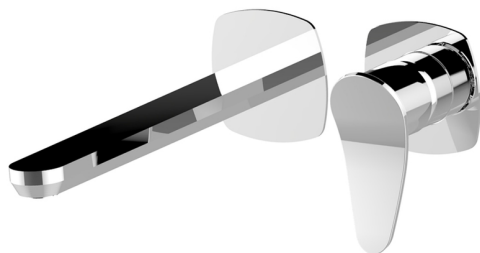

Exposed part for single lever washbasin valve HARLOCK_HC005512

MODEL **HC005512**

Exposed part for single lever washbasin valve, without concealed part, spout L.250 mm, for item Easy-Box ZB002450 and art. ZB025510

AVAILABLE FINISHINGS

-  **21** 21 Chrome
-  **2P** 2P Rose Gold
-  **2Q** 2Q Black Titanium
-  **40** 40 Matt Black
-  **4Q** 4Q Matt White
-  **6T** 6T Chrome/Matt Black

CHARACTERISTICS

Installation **Concealed**
 Required concealed parts **ZB002450**

Exposed part for single lever washbasin valve HARLOCK_HC005512

HC005512

<https://en.huberitalia.com/exposed-part-for-single-lever-washbasin-valve-harlock-hc005512>

Concealed single lever washbasin mixer Easy-Box CONCEALED_ZB002450

MODEL **ZB002450**

Concealed single lever washbasin mixer
Easy-Box, with protection guard box, without trim kit

AVAILABLE FINISHINGS

CHARACTERISTICS

Installation	Concealed
Cartridge Spare Parts	ZZ95409000
35 mm Cartridge	
Concealed	1