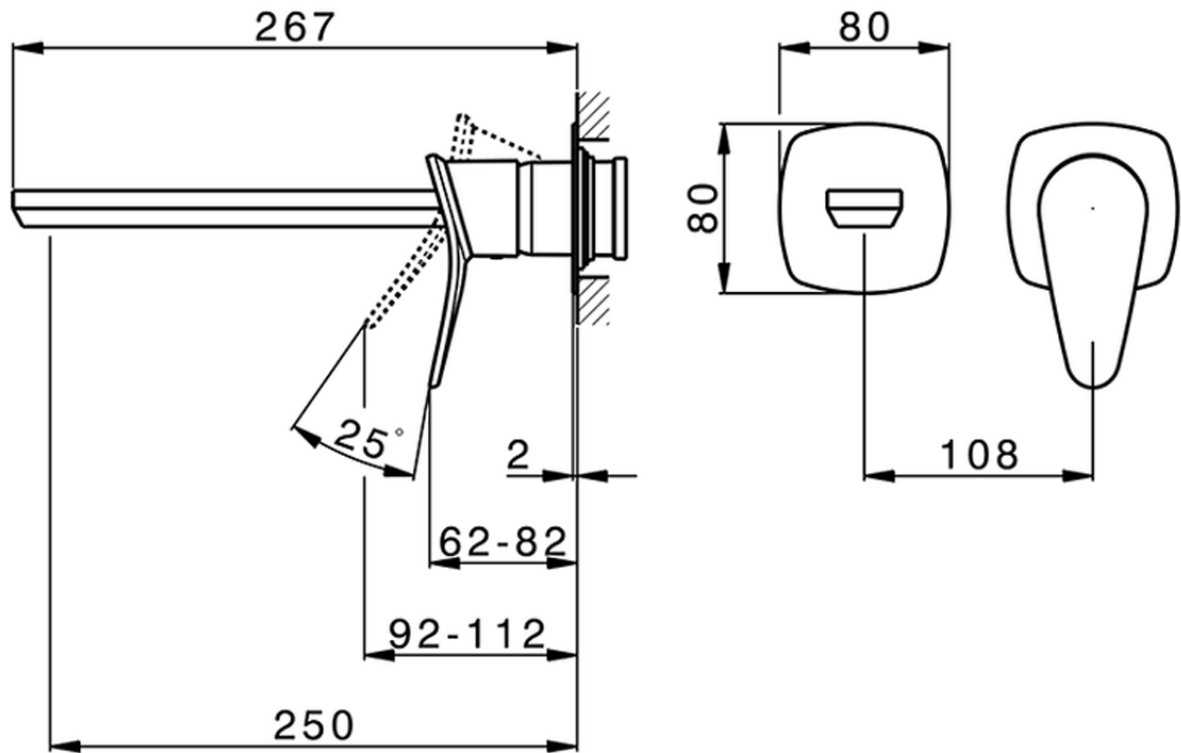

## Exposed part for single lever washbasin valve HARLOCK\_HC005512

HC005512

<https://en.huberitalia.com/exposed-part-for-single-lever-washbasin-valve-harlock-hc005512>

Piastra/Plate/Plaque/Platte/Placa

2-3mm: XX 56-76

10mm: XX 48-68