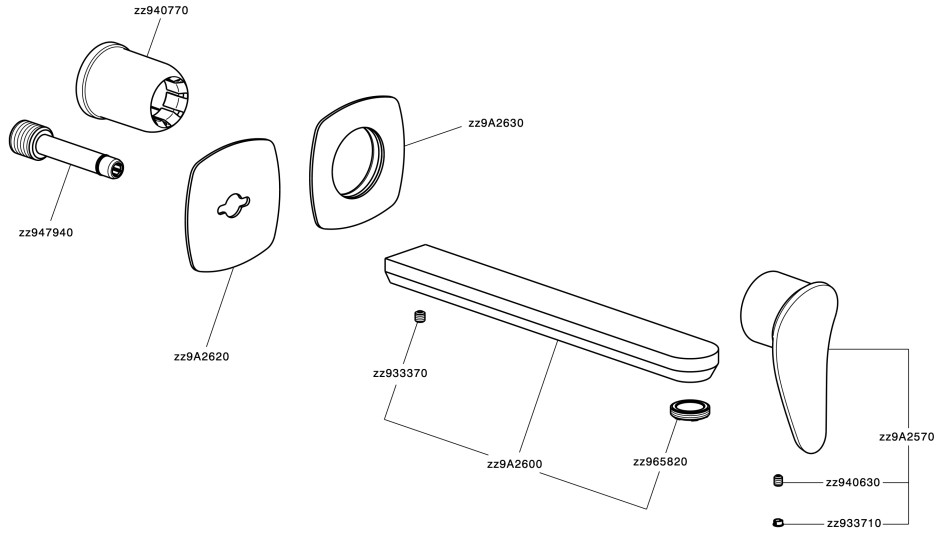

Exposed part for single lever washbasin valve HARLOCK_HC005512

HC005512

<https://en.huberitalia.com/exposed-part-for-single-lever-washbasin-valve-harlock-hc005512>

Concealed single lever washbasin mixer Easy-Box CONCEALED_ZB002450

ZB002450

<https://en.huberitalia.com/concealed-single-lever-washbasin-mixer-easy-box-concealed-zb002450>

2026-05-19