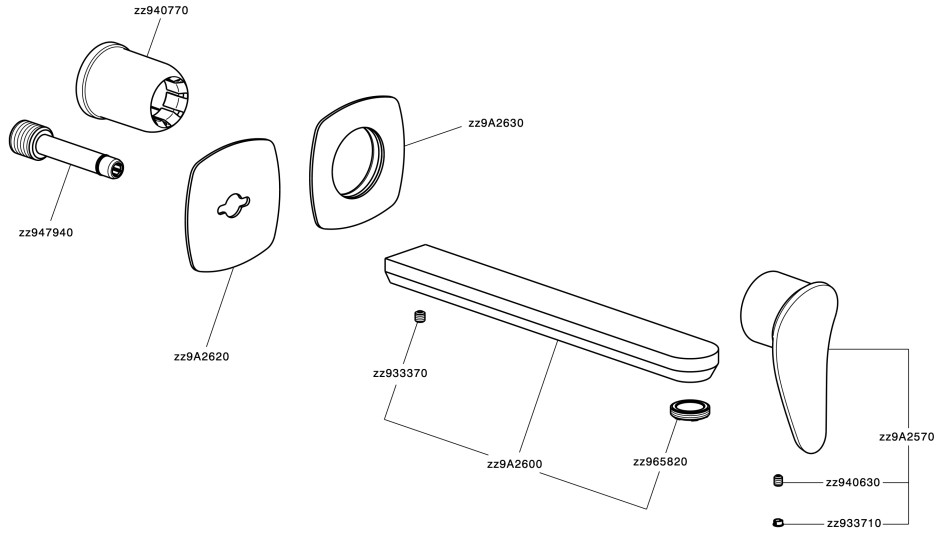

## Exposed part for single lever washbasin valve HARLOCK\_HC005512

HC005512

<https://en.huberitalia.com/exposed-part-for-single-lever-washbasin-valve-harlock-hc005512>

## Concealed single lever washbasin mixer Easy-Box CONCEALED\_ZB002450

ZB002450

<https://en.huberitalia.com/concealed-single-lever-washbasin-mixer-easy-box-concealed-zb002450>

2026-04-05