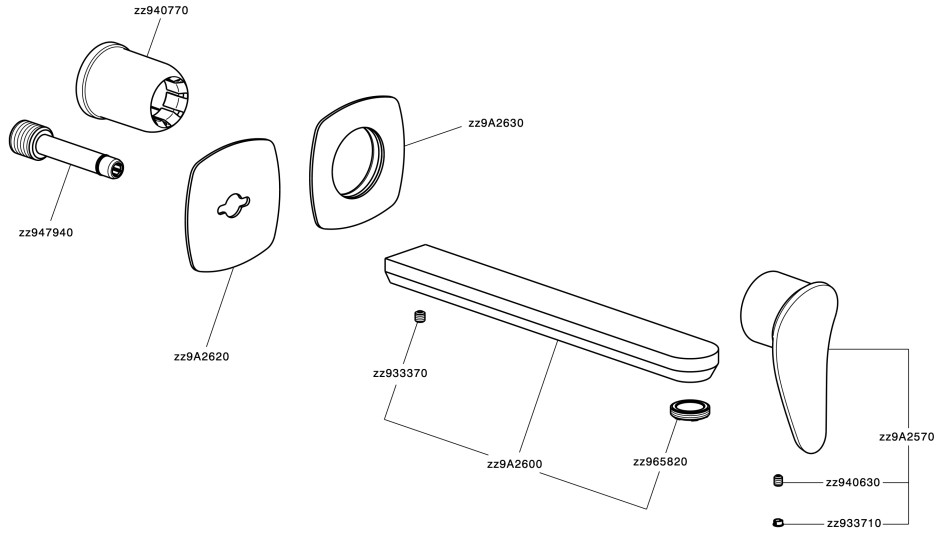

## Exposed part for single lever washbasin valve HARLOCK\_HC005512

HC005512

<https://en.huberitalia.com/exposed-part-for-single-lever-washbasin-valve-harlock-hc005512>

## Concealed single lever washbasin mixer Easy-Box CONCEALED\_ZB002450

ZB002450

<https://en.huberitalia.com/concealed-single-lever-washbasin-mixer-easy-box-concealed-zb002450>

2026-06-30