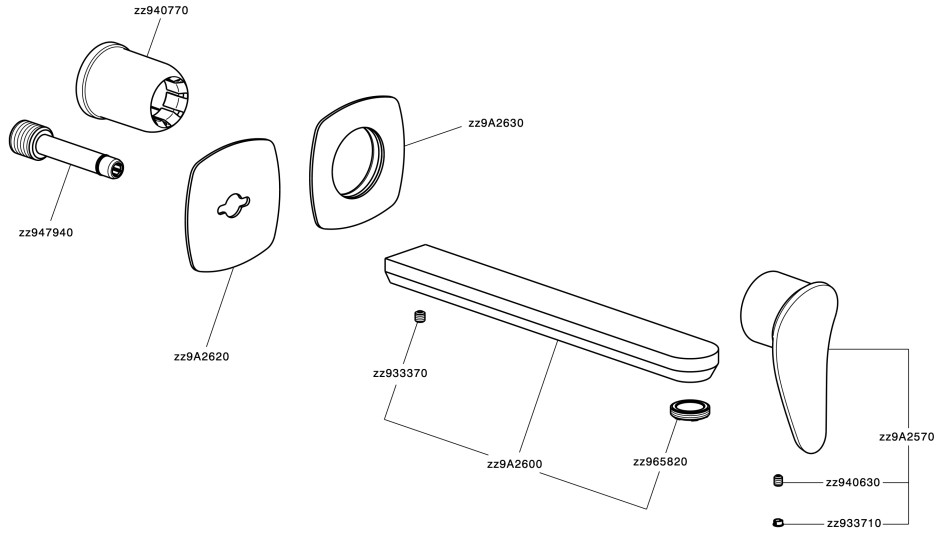

Exposed part for single lever washbasin valve HARLOCK_HC005512

HC005512

<https://en.huberitalia.com/exposed-part-for-single-lever-washbasin-valve-harlock-hc005512>

Concealed single lever washbasin mixer Easy-Box CONCEALED_ZB002450

ZB002450

<https://en.huberitalia.com/concealed-single-lever-washbasin-mixer-easy-box-concealed-zb002450>

2026-06-09