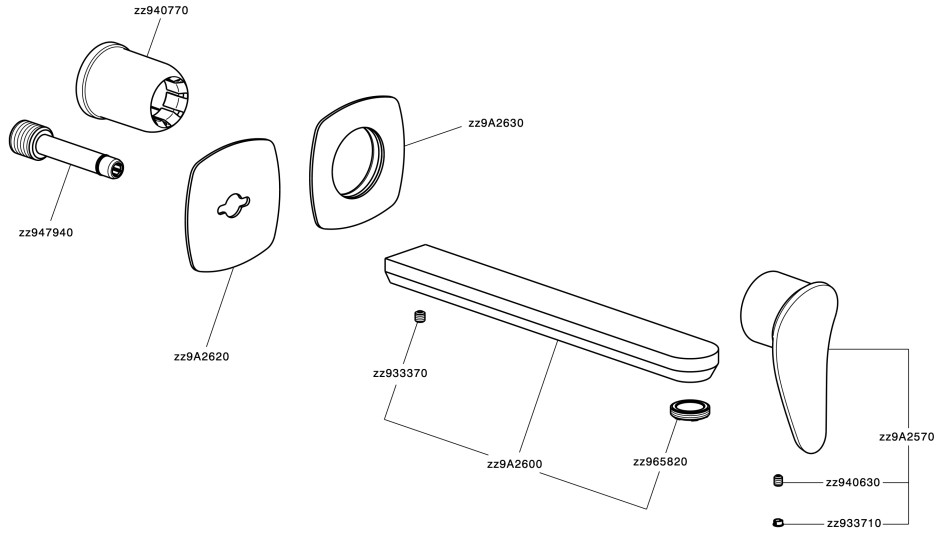

Exposed part for single lever washbasin valve HARLOCK_HC005512

HC005512

<https://en.huberitalia.com/exposed-part-for-single-lever-washbasin-valve-harlock-hc005512>

Concealed single lever washbasin mixer Easy-Box CONCEALED_ZB002450

ZB002450

<https://en.huberitalia.com/concealed-single-lever-washbasin-mixer-easy-box-concealed-zb002450>

2026-04-28