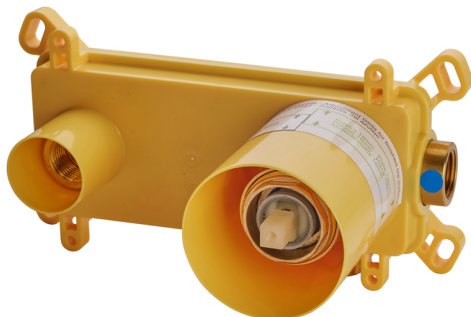

Exposed part for single lever washbasin valve HARLOCK_HC005512

MODEL **HC005512**

Exposed part for single lever washbasin valve, without concealed part, spout L.250 mm, for item Easy-Box ZB002450 and art. ZB025510

Exposed part for single lever washbasin valve HARLOCK_HC005512

HC005512

<https://en.huberitalia.com/exposed-part-for-single-lever-washbasin-valve-harlock-hc005512>

Concealed single lever washbasin mixer Easy-Box CONCEALED_ZB002450

MODEL **ZB002450**

Concealed single lever washbasin mixer
Easy-Box, with protection guard box, without trim kit

AVAILABLE FINISHINGS

04 04 Without finishing

CHARACTERISTICS

Installation	Concealed
Cartridge Spare Parts	ZZ95409000
35 mm Cartridge	
Concealed	1

Piastra/Plate/Plaque/Platte/Placa

2-3mm: XX 56-76

10mm: XX 48-68

DeviaStop

The Huber Devia Stop technology allows to adjust the water flow and to direct it to the selected output point (overhead soaker, hand shower, etc).