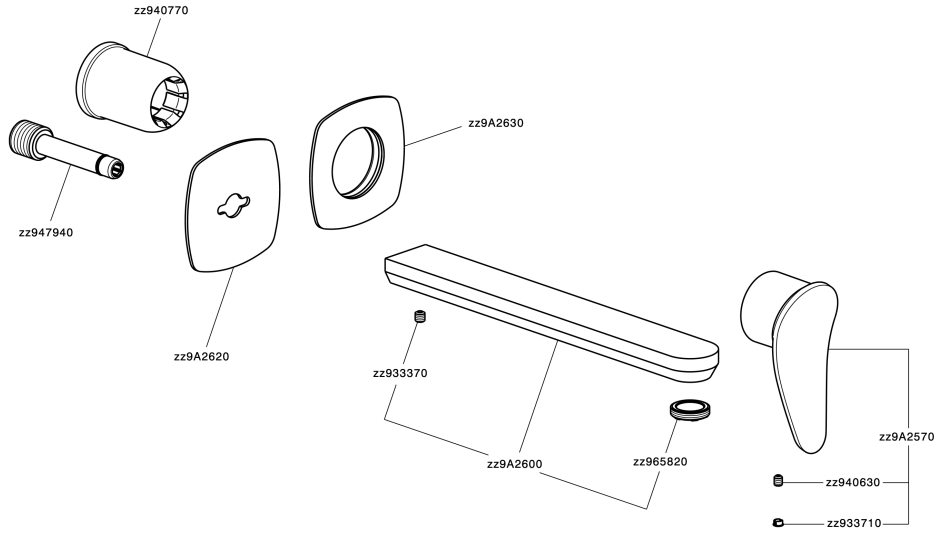

Exposed part for single lever washbasin valve HARLOCK_HC005512

MODEL **HC005512**

Exposed part for single lever washbasin valve, without concealed part, spout L.250 mm, for item Easy-Box ZB002450 and art. ZB025510

Exposed part for single lever washbasin valve HARLOCK_HC005512

HC005512

<https://en.huberitalia.com/exposed-part-for-single-lever-washbasin-valve-harlock-hc005512>

Concealed single lever washbasin mixer Easy-Box CONCEALED_ZB002450

MODEL **ZB002450**

Concealed single lever washbasin mixer
Easy-Box, with protection guard box, without trim kit

AVAILABLE FINISHINGS

04 04 Without finishing

CHARACTERISTICS

Installation	Concealed
Cartridge Spare Parts	ZZ95409000
35 mm Cartridge	
Concealed	1

Piastra/Plate/Plaque/Platte/Placa

2-3mm: XX 56-76

10mm: XX 48-68

DeviaStop

The Huber Devia Stop technology allows to adjust the water flow and to direct it to the selected output point (overhead soaker, hand shower, etc).