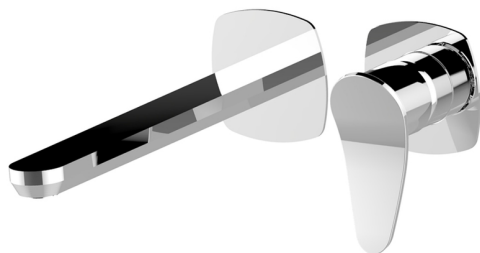

Exposed part for single lever washbasin valve HARLOCK_HC005512

MODEL **HC005512**

Exposed part for single lever washbasin valve, without concealed part, spout L.250 mm, for item Easy-Box ZB002450 and art.ZB025510

AVAILABLE FINISHINGS

-  **21** 21 Chrome
-  **2P** 2P Rose Gold
-  **2Q** 2Q Black Titanium
-  **40** 40 Matt Black
-  **4Q** 4Q Matt White
-  **6T** 6T Chrome/Matt Black

CHARACTERISTICS

Installation **Concealed**
 Required concealed parts **ZB002450**

Exposed part for single lever washbasin valve HARLOCK_HC005512

HC005512

<https://en.huberitalia.com/exposed-part-for-single-lever-washbasin-valve-harlock-hc005512>

Concealed single lever washbasin mixer Easy-Box CONCEALED_ZB002450

MODEL **ZB002450**

Concealed single lever washbasin mixer
Easy-Box, with protection guard box, without trim kit

AVAILABLE FINISHINGS

04 04 Without finishing

CHARACTERISTICS

Installation	Concealed
Cartridge Spare Parts	ZZ95409000
35 mm Cartridge	
Concealed	1