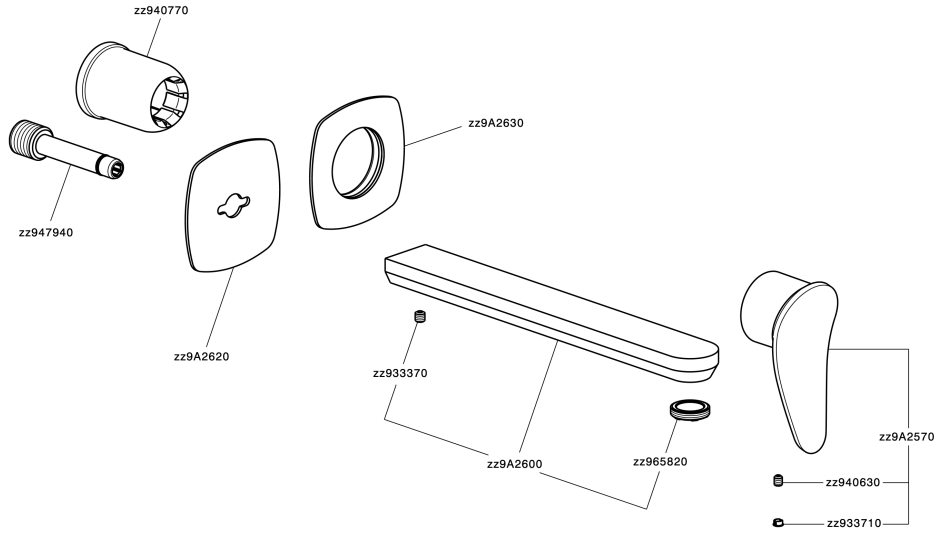

Exposed part for single lever washbasin valve HARLOCK_HC005512

MODEL **HC005512**

Exposed part for single lever washbasin valve, without concealed part, spout L.250 mm, for item Easy-Box ZB002450 and art.ZB025510

Exposed part for single lever washbasin valve HARLOCK_HC005512

HC005512

<https://en.huberitalia.com/exposed-part-for-single-lever-washbasin-valve-harlock-hc005512>

Concealed single lever washbasin mixer Easy-Box CONCEALED_ZB002450

MODEL **ZB002450**

Concealed single lever washbasin mixer
Easy-Box, with protection guard box, without trim kit

AVAILABLE FINISHINGS

04 04 Without finishing

CHARACTERISTICS

Installation	Concealed
Cartridge Spare Parts	ZZ95409000
35 mm Cartridge	
Concealed	1

Piastra/Plate/Plaque/Platte/Placa

2-3mm: XX 56-76

10mm: XX 48-68

DeviaStop

The Huber Devia Stop technology allows to adjust the water flow and to direct it to the selected output point (overhead soaker, hand shower, etc).