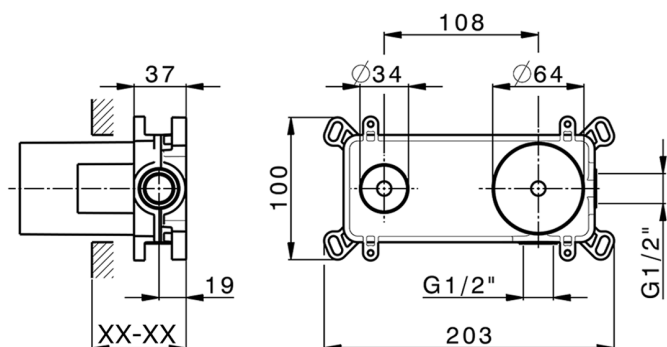

Exposed part for single lever washbasin valve HARLOCK_HC005512

MODEL **HC005512**

Exposed part for single lever washbasin valve, without concealed part, spout L.250 mm, for item Easy-Box ZB002450 and art.ZB025510

Exposed part for single lever washbasin valve HARLOCK_HC005512

HC005512

<https://en.huberitalia.com/exposed-part-for-single-lever-washbasin-valve-harlock-hc005512>

Concealed single lever washbasin mixer Easy-Box CONCEALED_ZB002450

MODEL **ZB002450**

Concealed single lever washbasin mixer
Easy-Box, with protection guard box, without trim kit

AVAILABLE FINISHINGS

04 04 Without finishing

CHARACTERISTICS

Installation	Concealed
Cartridge Spare Parts	ZZ95409000
35 mm Cartridge	
Concealed	1

Piastra/Plate/Plaque/Platte/Placa

2-3mm: XX 56-76

10mm: XX 48-68

DeviaStop

The Huber Devia Stop technology allows to adjust the water flow and to direct it to the selected output point (overhead soaker, hand shower, etc).