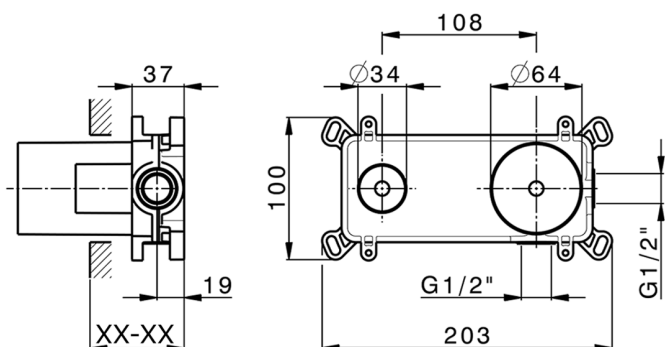

Exposed part for single lever washbasin valve HARLOCK_HC005512

MODEL **HC005512**

Exposed part for single lever washbasin valve, without concealed part, spout L.250 mm, for item Easy-Box ZB002450 and art. ZB025510

Exposed part for single lever washbasin valve HARLOCK_HC005512

HC005512

<https://en.huberitalia.com/exposed-part-for-single-lever-washbasin-valve-harlock-hc005512>

Concealed single lever washbasin mixer Easy-Box CONCEALED_ZB002450

MODEL **ZB002450**

Concealed single lever washbasin mixer
Easy-Box, with protection guard box, without trim kit

AVAILABLE FINISHINGS

04 04 Without finishing

CHARACTERISTICS

Installation	Concealed
Cartridge Spare Parts	ZZ95409000
35 mm Cartridge	
Concealed	1

Piastra/Plate/Plaque/Platte/Placa

2-3mm: XX 56-76

10mm: XX 48-68

DeviaStop

The Huber Devia Stop technology allows to adjust the water flow and to direct it to the selected output point (overhead soaker, hand shower, etc).