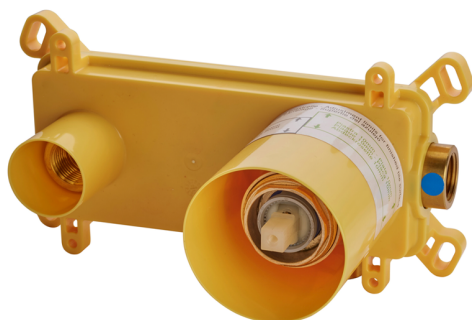

Exposed part for single lever washbasin valve HARLOCK_HC005512

MODEL **HC005512**

Exposed part for single lever washbasin valve, without concealed part, spout L.250 mm, for item Easy-Box ZB002450 and art.ZB025510

Exposed part for single lever washbasin valve HARLOCK_HC005512

HC005512

<https://en.huberitalia.com/exposed-part-for-single-lever-washbasin-valve-harlock-hc005512>

Concealed single lever washbasin mixer Easy-Box CONCEALED_ZB002450

MODEL **ZB002450**

Concealed single lever washbasin mixer
Easy-Box, with protection guard box, without trim kit

AVAILABLE FINISHINGS

04 04 Without finishing

CHARACTERISTICS

Installation	Concealed
Cartridge Spare Parts	ZZ95409000
35 mm Cartridge	
Concealed	1

Piastra/Plate/Plaque/Platte/Placa

2-3mm: XX 56-76

10mm: XX 48-68

DeviaStop

The Huber Devia Stop technology allows to adjust the water flow and to direct it to the selected output point (overhead soaker, hand shower, etc).