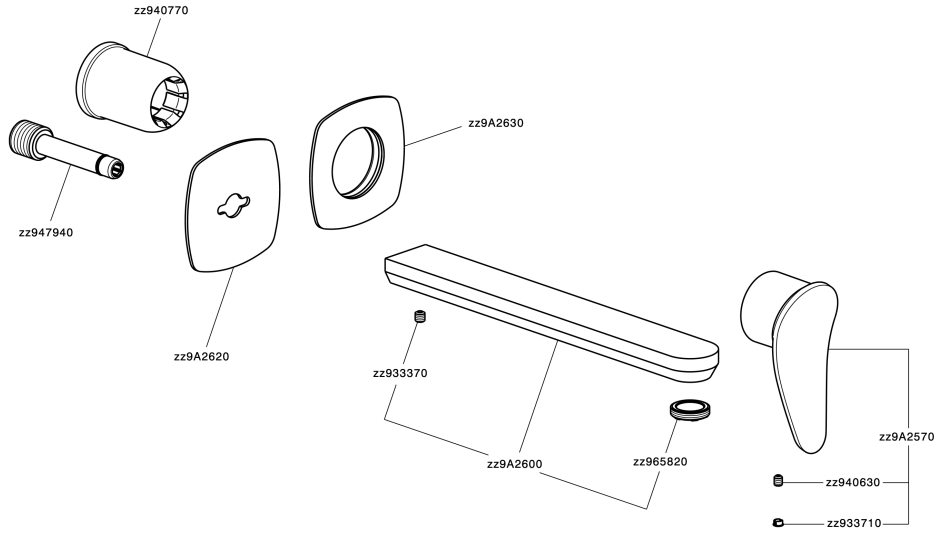

## Exposed part for single lever washbasin valve HARLOCK\_HC005512

MODEL **HC005512**

Exposed part for single lever washbasin valve, without concealed part, spout L.250 mm, for item Easy-Box ZB002450 and art. ZB025510

## Exposed part for single lever washbasin valve HARLOCK\_HC005512

HC005512

<https://en.huberitalia.com/exposed-part-for-single-lever-washbasin-valve-harlock-hc005512>

## Concealed single lever washbasin mixer Easy-Box CONCEALED\_ZB002450

MODEL **ZB002450**

Concealed single lever washbasin mixer  
Easy-Box, with protection guard box, without trim kit

AVAILABLE FINISHINGS

CHARACTERISTICS

Installation	<b>Concealed</b>
Cartridge Spare Parts	<b>ZZ95409000</b>
<b>35 mm Cartridge</b>	
Concealed	<b>1</b>

Piastra/Plate/Plaque/Platte/Placa

2-3mm: XX 56-76

10mm: XX 48-68