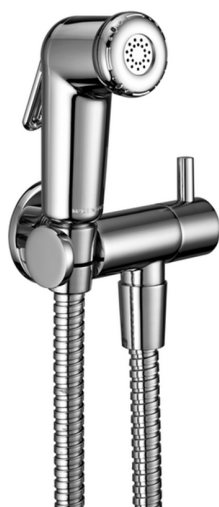

## Bidet handshower set HYGENIC SHOWERS\_BC007900

MODEL **BC007900**

Bidet handshower set, wall mounted bracket with 1/2" stopvalve, Bidet handshower, Brass 120 cm flexible hose

AVAILABLE FINISHINGS

CHARACTERISTICS

**Bidet handshower**

2025-02-11