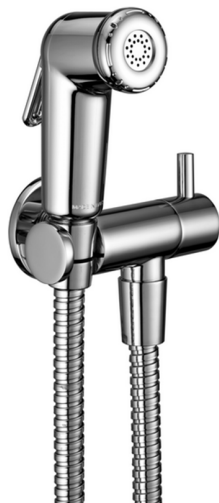

## Bidet handshower set HYGENIC SHOWERS\_BC007900

MODEL **BC007900**

Bidet handshower set, wall mounted bracket with 1/2" stopvalve, Bidet handshower, Brass 120 cm flexible hose

AVAILABLE FINISHINGS

CHARACTERISTICS

**Bidet handshower**

2025-01-05