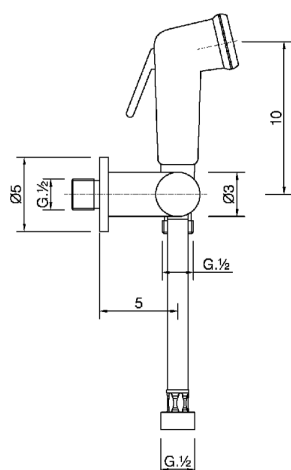

Bidet handshower set HYGENIC SHOWERS_BC007900

MODEL **BC007900**

Bidet handshower set, wall mounted bracket with 1/2" stopvalve, Bidet handshower, Brass 120 cm flexible hose

AVAILABLE FINISHINGS

CHARACTERISTICS

Bidet handshower

2025-02-11