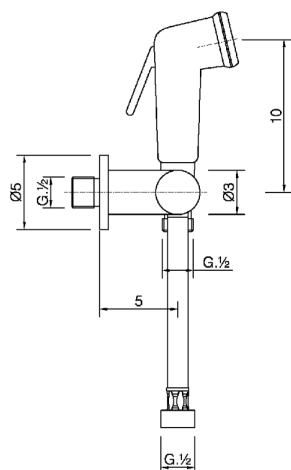

Bidet handshower set HYGENIC SHOWERS_BC007900

MODEL **BC007900**

Bidet handshower set, wall mounted bracket with 1/2" stopvalve, Bidet handshower, Brass 120 cm flexible hose

AVAILABLE FINISHINGS

CHARACTERISTICS

Bidet handshower

2025-01-05