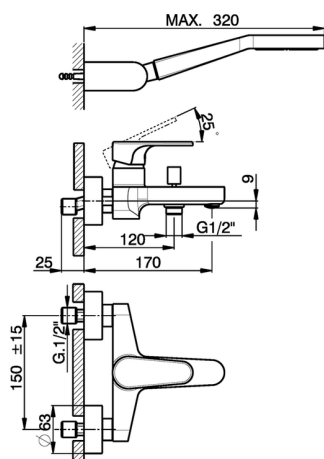

Single lever bath mixer, with shower set H3_AH000120

MODEL **AH000120**

Single lever bath mixer, with shower set, wall mounted adjustable handshower bracket, 100 mm ABS one spray handshower, 150 cm smooth SILVERFLEX Flexible Hose

AVAILABLE FINISHINGS

-  **21** 21 Chrome
-  **2F** 2F Brushed Nickel
-  **40** 40 Matt Black

CHARACTERISTICS

Cartridge Spare Parts **ZZ95435000**

35 mm Cartridge

Single lever bath mixer, with shower set H3_AH000120

AH000120

<https://en.huberitalia.com/single-lever-bath-mixer-with-shower-set-h3-ah000120>

2026-06-13