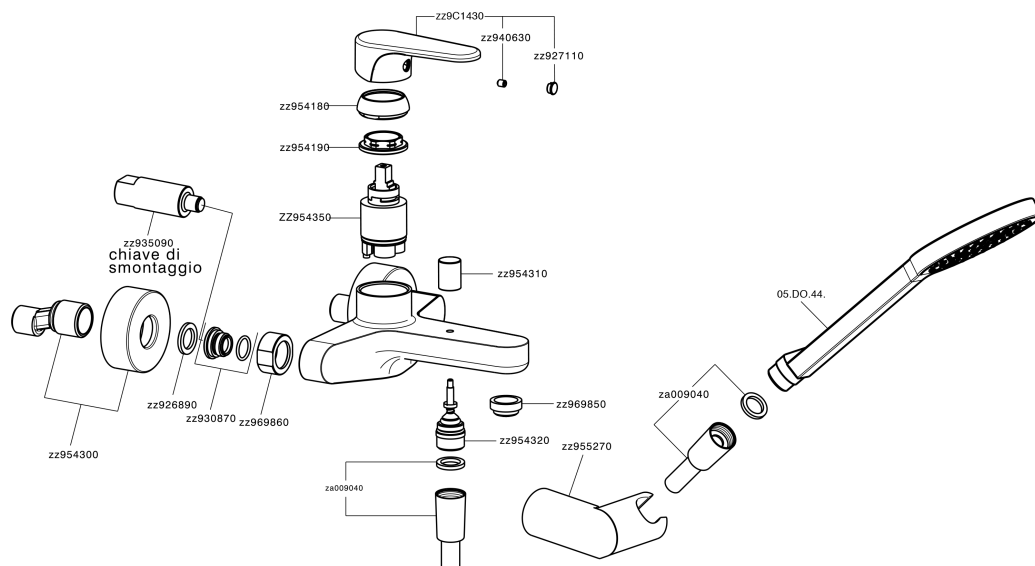

Single lever bath mixer, with shower set H3_AH000120

MODEL **AH000120**

Single lever bath mixer, with shower set, wall mounted adjustable handshower bracket, 100 mm ABS one spray handshower, 150 cm smooth SILVERFLEX Flexible Hose

AVAILABLE FINISHINGS

-  **21** 21 Chrome
-  **2F** 2F Brushed Nickel
-  **40** 40 Matt Black

CHARACTERISTICS

Cartridge Spare Parts **ZZ95435000**

35 mm Cartridge

Single lever bath mixer, with shower set H3_AH000120

AH000120

<https://en.huberitalia.com/single-lever-bath-mixer-with-shower-set-h3-ah000120>

2026-06-13