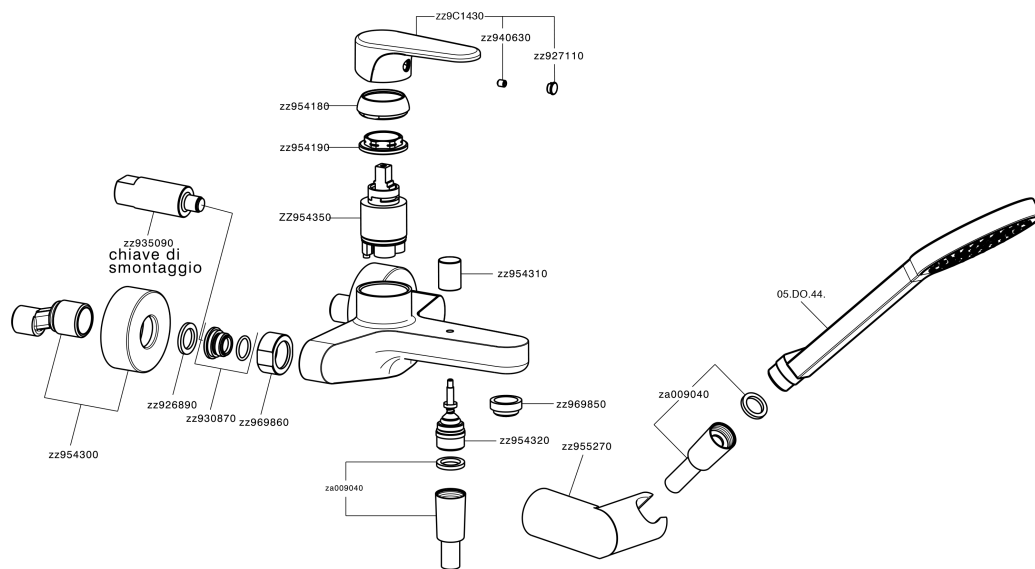

Single lever bath mixer, with shower set H3_AH000120

MODEL **AH000120**

Single lever bath mixer, with shower set, wall mounted adjustable handshower bracket, 100 mm ABS one spray handshower, 150 cm smooth SILVERFLEX Flexible Hose

AVAILABLE FINISHINGS

-  **21** 21 Chrome
-  **2F** 2F Brushed Nickel
-  **40** 40 Matt Black

CHARACTERISTICS

Cartridge Spare Parts **ZZ95435000**

35 mm Cartridge

Single lever bath mixer, with shower set H3_AH000120

AH000120

<https://en.huberitalia.com/single-lever-bath-mixer-with-shower-set-h3-ah000120>

2026-06-06