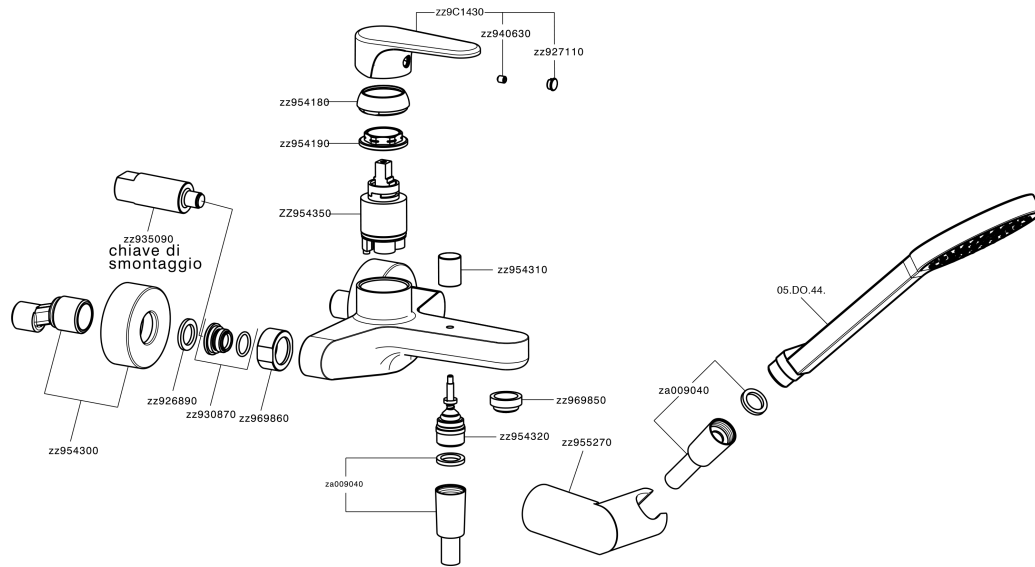

Single lever bath mixer, with shower set H3_AH000120

MODEL **AH000120**

Single lever bath mixer, with shower set, wall mounted adjustable handshower bracket, 100 mm ABS one spray handshower, 150 cm smooth SILVERFLEX Flexible Hose

AVAILABLE FINISHINGS

-  **21** 21 Chrome
-  **2F** 2F Brushed Nickel
-  **40** 40 Matt Black

CHARACTERISTICS

Cartridge Spare Parts **ZZ95435000**

35 mm Cartridge

Single lever bath mixer, with shower set H3_AH000120

AH000120

<https://en.huberitalia.com/single-lever-bath-mixer-with-shower-set-h3-ah000120>

2026-06-26