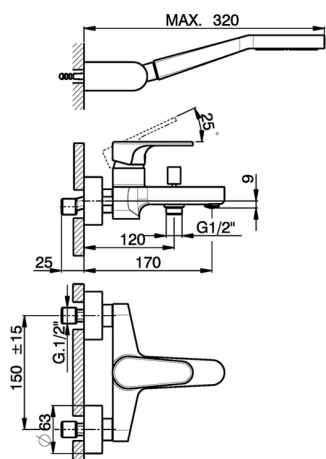

Single lever bath mixer, with shower set H3_AH000120

MODEL **AH000120**

Single lever bath mixer, with shower set, wall mounted adjustable handshower bracket, 100 mm ABS one spray handshower, 150 cm smooth SILVERFLEX Flexible Hose

AVAILABLE FINISHINGS

-  **21** 21 Chrome
-  **2F** 2F Brushed Nickel
-  **40** 40 Matt Black

CHARACTERISTICS

Cartridge Spare Parts **ZZ95435000**

35 mm Cartridge

Single lever bath mixer, with shower set H3_AH000120

AH000120

<https://en.huberitalia.com/single-lever-bath-mixer-with-shower-set-h3-ah000120>

2026-06-06