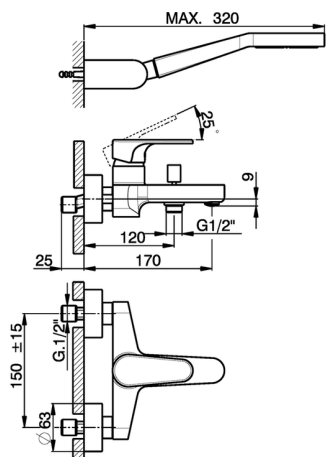

Single lever bath mixer, with shower set H3_AH000120

MODEL **AH000120**

Single lever bath mixer, with shower set, wall mounted adjustable handshower bracket, 100 mm ABS one spray handshower, 150 cm smooth SILVERFLEX Flexible Hose

AVAILABLE FINISHINGS

-  **21** 21 Chrome
-  **2F** 2F Brushed Nickel
-  **40** 40 Matt Black

CHARACTERISTICS

Cartridge Spare Parts **ZZ95435000**

35 mm Cartridge

Single lever bath mixer, with shower set H3_AH000120

AH000120

<https://en.huberitalia.com/single-lever-bath-mixer-with-shower-set-h3-ah000120>

2026-06-26