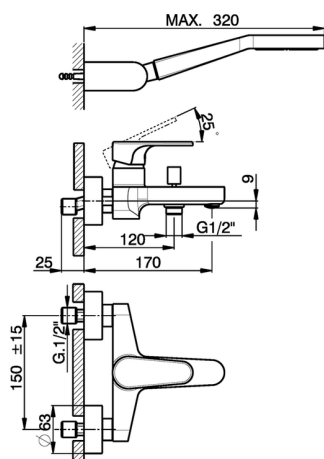

## Single lever bath mixer, with shower set H3\_AH000120

MODEL **AH000120**

Single lever bath mixer, with shower set, wall mounted adjustable handshower bracket, 100 mm ABS one spray handshower, 150 cm smooth SILVERFLEX Flexible Hose

### CHARACTERISTICS

Cartridge Spare Parts **ZZ95435000**

**35 mm Cartridge**