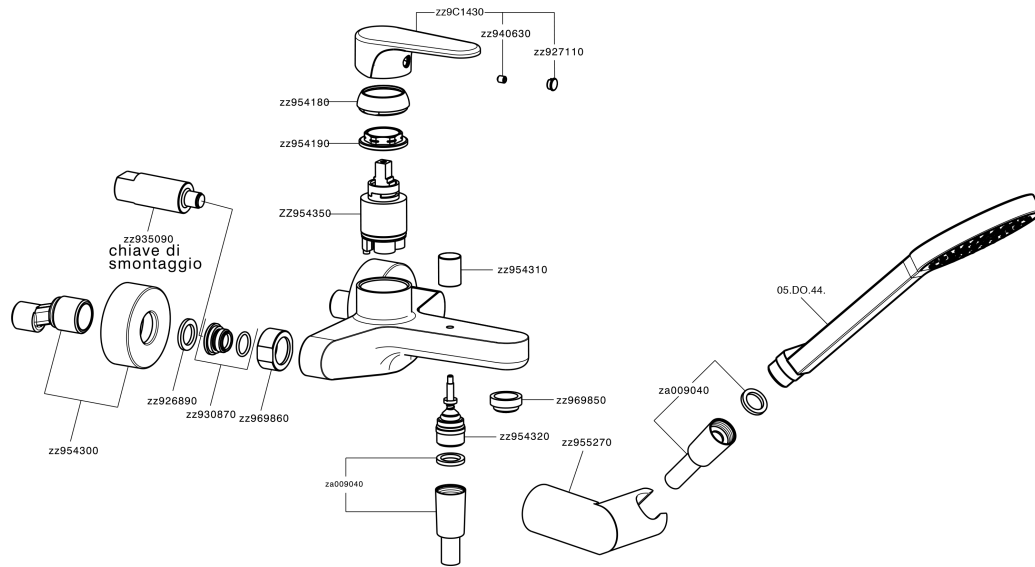

## Single lever bath mixer, with shower set H3\_AH000120

MODEL **AH000120**

Single lever bath mixer, with shower set, wall mounted adjustable handshower bracket, 100 mm ABS one spray handshower, 150 cm smooth SILVERFLEX Flexible Hose

### CHARACTERISTICS

Cartridge Spare Parts **ZZ95435000**

**35 mm Cartridge**

## Single lever bath mixer, with shower set H3\_AH000120

AH000120

<https://en.huberitalia.com/single-lever-bath-mixer-with-shower-set-h3-ah000120>

2026-04-06