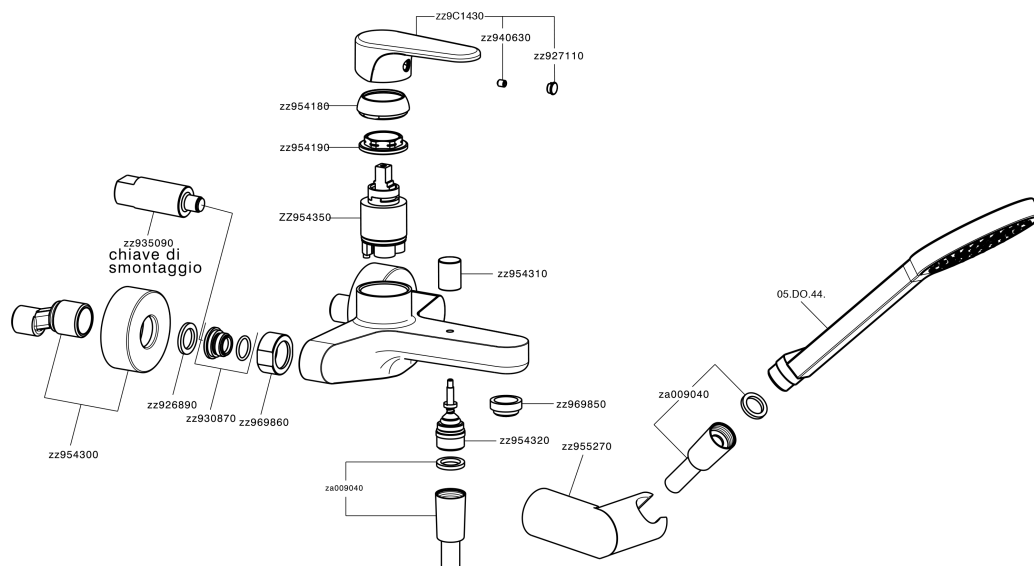

## Single lever bath mixer, with shower set H3\_AH000120

MODEL **AH000120**

Single lever bath mixer, with shower set, wall mounted adjustable handshower bracket, 100 mm ABS one spray handshower, 150 cm smooth SILVERFLEX Flexible Hose

### CHARACTERISTICS

Cartridge Spare Parts **ZZ95435000**

**35 mm Cartridge**

## Single lever bath mixer, with shower set H3\_AH000120

AH000120

<https://en.huberitalia.com/single-lever-bath-mixer-with-shower-set-h3-ah000120>

2026-05-15