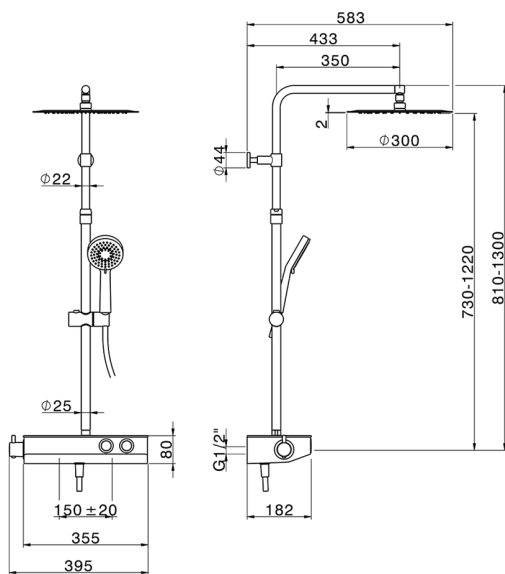

## 2-function Thermostatic shower set COLUMNS\_TLC84010

MODEL **TLC84010**

2-function Thermostatic shower set, 2-way push-button diverter, adjustable riser column, sliding handshower holder, 100 mm ABS Lodge 3 spray handshower, 300 mm round showerhead 2 mm thick INOX, 150 cm smooth SILVERFLEX Flexible Hose

AVAILABLE FINISHINGS

**21** 21 Chrome

CHARACTERISTICS

Cartridge Spare Parts **22.04A.AR - ZZ97279004**

**Argo 2 (long filter) Thermostatic Valve**

### DeviaStop

The Huber Devia Stop technology allows to adjust the water flow and to direct it to the selected output point (overhead soaker, hand shower, etc).