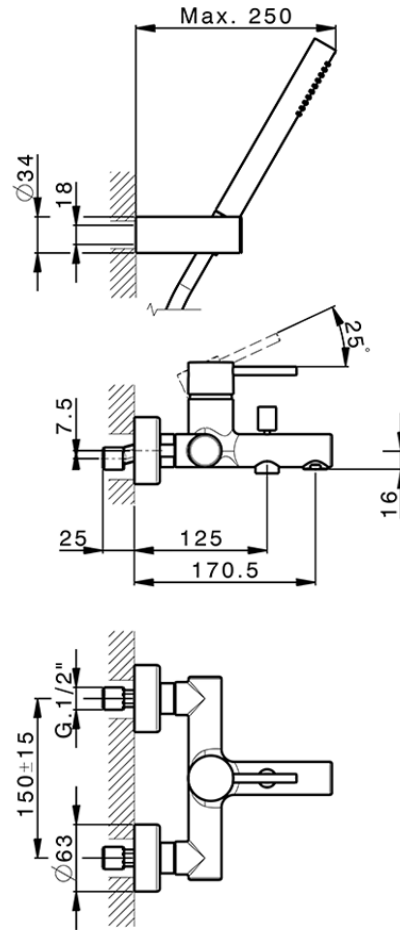

Single lever bath mixer, shower set M32_MT000121

MT000121

<https://en.huberitalia.com/single-lever-bath-mixer-shower-set-m32-mt000121>

2026-04-06