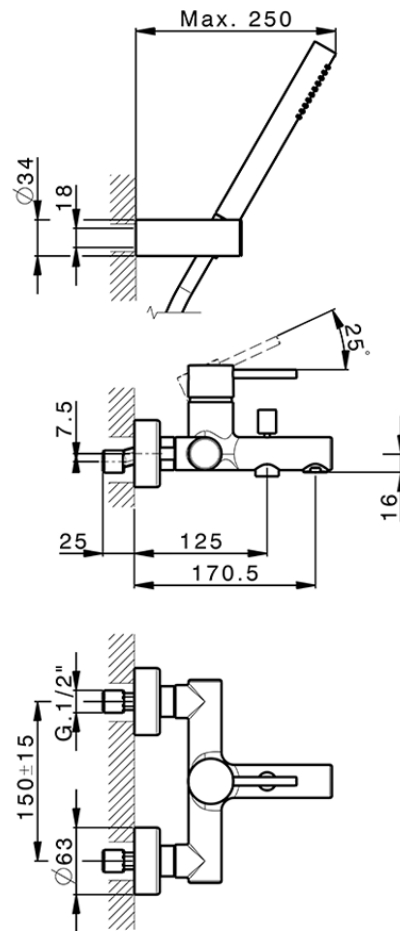

## Single lever bath mixer, shower set M32\_MT000121

MT000121

<https://en.huberitalia.com/single-lever-bath-mixer-shower-set-m32-mt000121>

2026-04-08