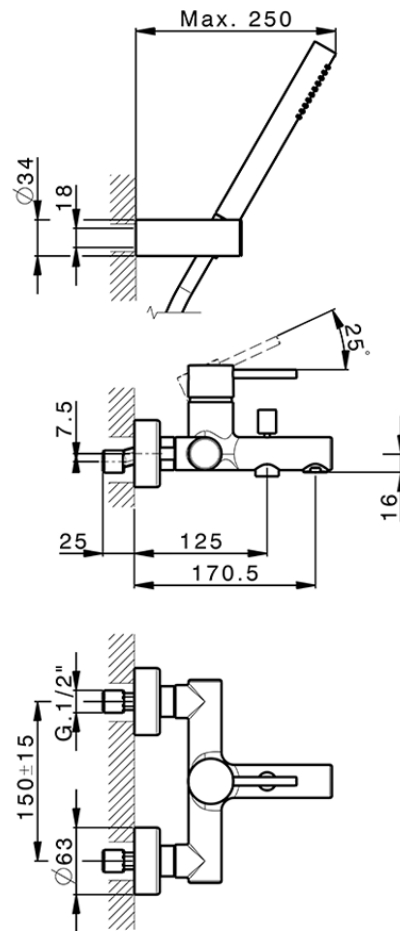

Single lever bath mixer, shower set M32_MT000121

MT000121

<https://en.huberitalia.com/single-lever-bath-mixer-shower-set-m32-mt000121>

2026-06-13