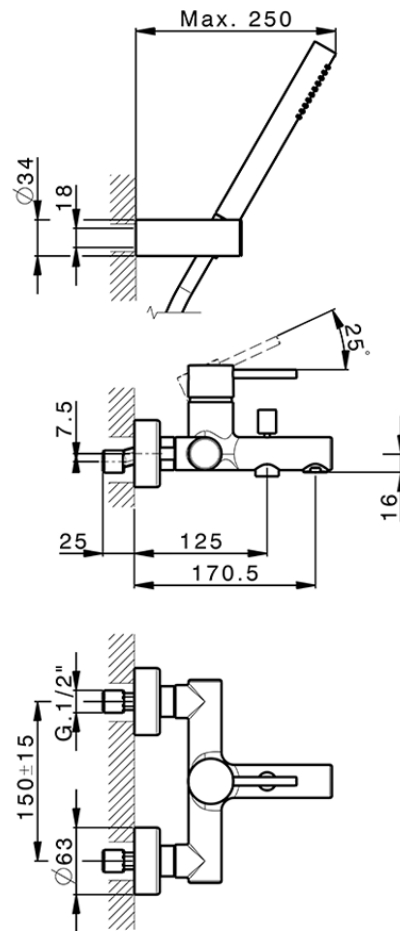

Single lever bath mixer, shower set M32_MT000121

MT000121

<https://en.huberitalia.com/single-lever-bath-mixer-shower-set-m32-mt000121>

2026-05-15