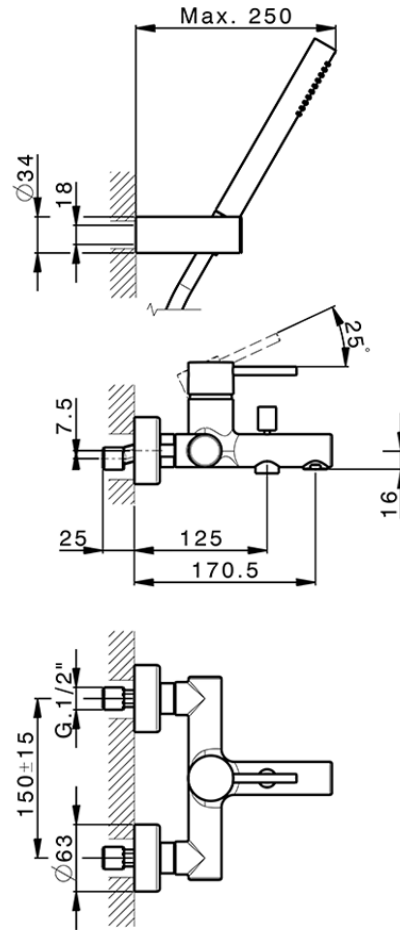

## Single lever bath mixer, shower set M32\_MT000121

MT000121

<https://en.huberitalia.com/single-lever-bath-mixer-shower-set-m32-mt000121>

2026-04-10