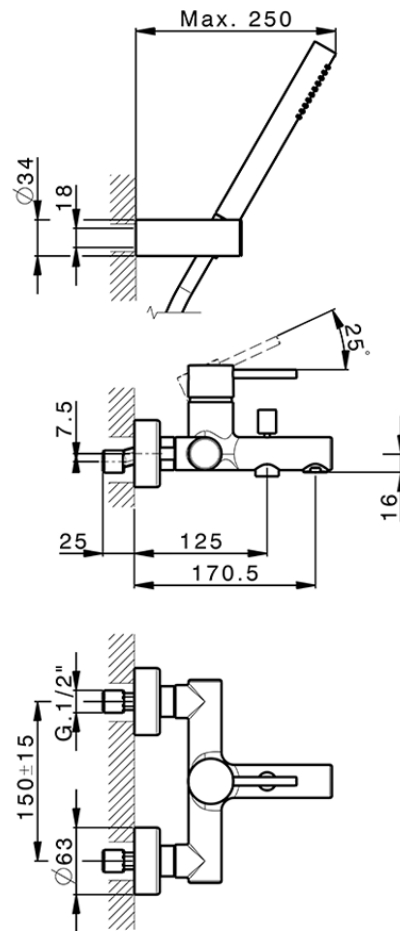

Single lever bath mixer, shower set M32_MT000121

MT000121

<https://en.huberitalia.com/single-lever-bath-mixer-shower-set-m32-mt000121>

2026-06-09