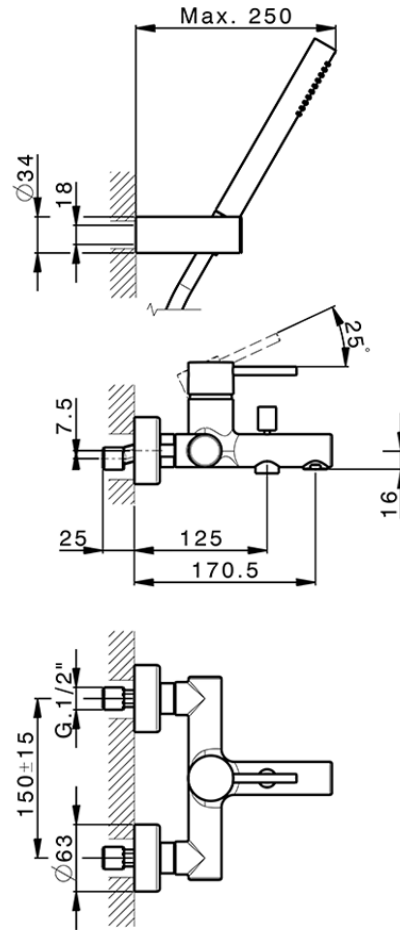

Single lever bath mixer, shower set M32_MT000121

MT000121

<https://en.huberitalia.com/single-lever-bath-mixer-shower-set-m32-mt000121>

2026-06-13