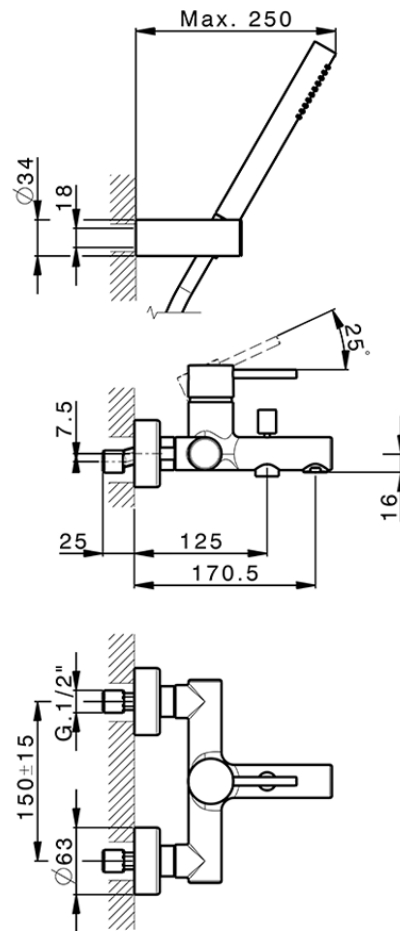

Single lever bath mixer, shower set M32_MT000121

MT000121

<https://en.huberitalia.com/single-lever-bath-mixer-shower-set-m32-mt000121>

2026-04-08