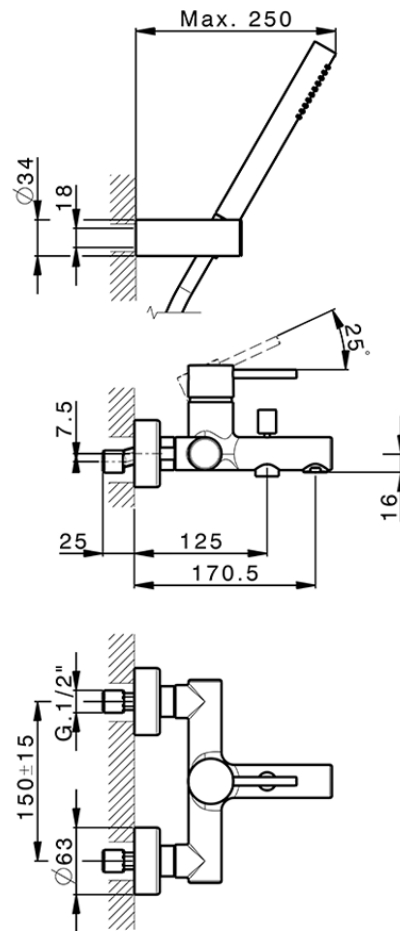

Single lever bath mixer, shower set M32_MT000121

MT000121

<https://en.huberitalia.com/single-lever-bath-mixer-shower-set-m32-mt000121>

2026-06-05