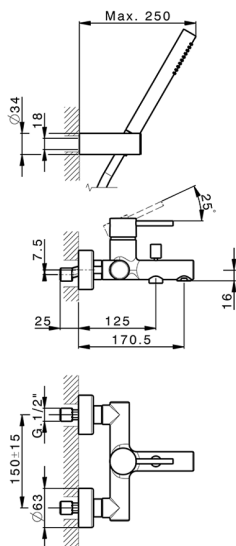

Single lever bath mixer, shower set M32_MT000121

MODEL **MT000121**

Single lever bath mixer, with shower set, wall mounted adjustable handshower bracket, 23 mm Brass One Spray handshower, 150 cm SUPREME smooth flexible hose

AVAILABLE FINISHINGS

-  **21** 21 Chrome
-  **26** 26 Old Copper
-  **2F** 2F Brushed Nickel
-  **2W** 2W Brushed Gold
-  **40** 40 Matt Black
-  **4Q** 4Q Matt White

CHARACTERISTICS

Cartridge Spare Parts **ZZ95435000**

35 mm Cartridge

EcoStop

EcoStop feature limits water flow to approximately 50% of maximum output with one point of resistance on setting. Push slightly past the middle stop only when full water output is required. This will save water up to 50%.